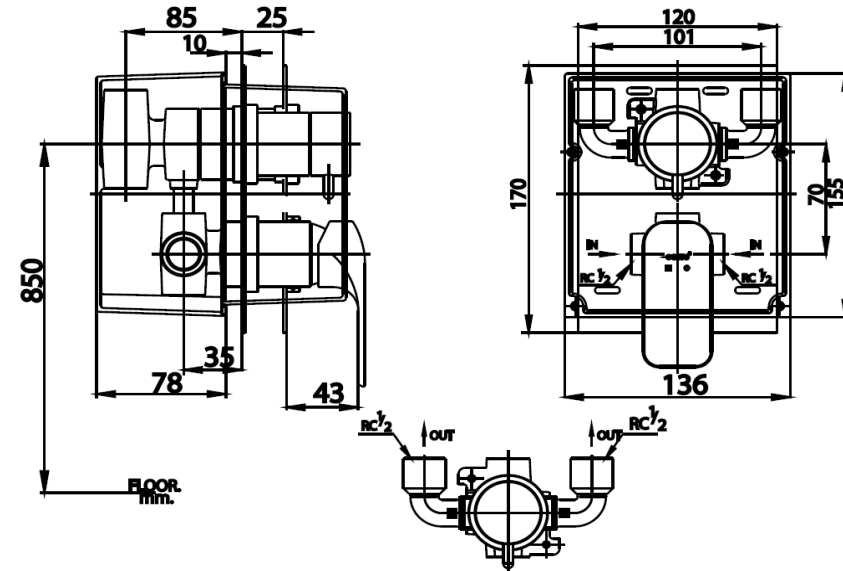

SCIROCCO Series

CT2243A LEVER HANDLE CONCEALED MIXER STOP VALVE WITH DIVERTER(2 WAY)

Barcode 8852410224369

Material No. Z231CT2243AXXXX11

Selling Point

1. Made from Quality Brass
2. COTTO CLEAN : Metal Contaminant-Controlled (Lead, Cadmium, Copper, Zinc)
3. Extra Chrome : Plated with 8 Micron Nickel-Chromium
4. Ceramic Diverter Suitable for all water pressure level
5. European and Slim Design

Product characteristics

- pices/box : 4
- Inner box weight (Kg.) : 3
- Total box weight (Kg.) : 21

Recommended Usage

Use as valve for fixed shower and hand shower or spout

Siam Sanitary Ware Co.,Ltd. / Siam Sanitary Fittings Co.,Ltd.