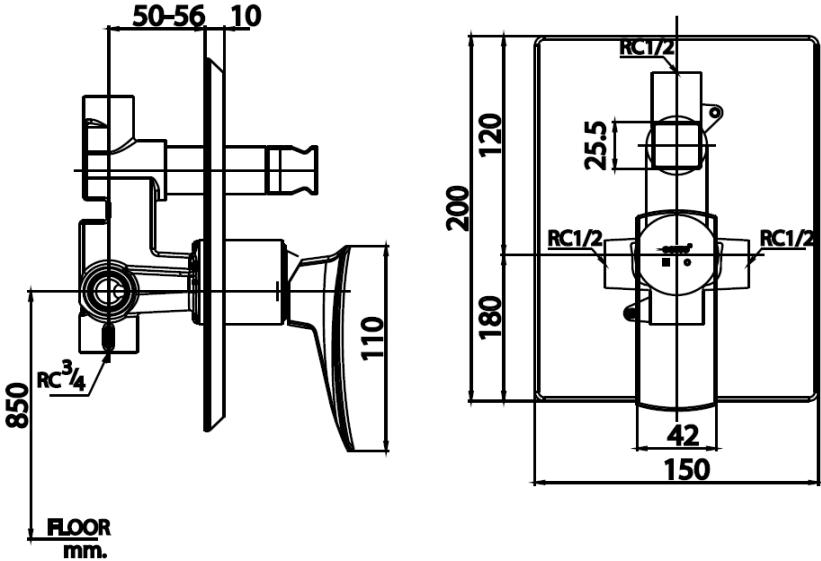

THANTARA Series

CT2255A LEVER HANDLE CONCEALED MIXER STOP VALVE WITH DIVERTER
Barcode 8852410222563
Material No. Z231CT2255AXXXX11

Selling Point

1. Extra Chrome : Nickel-chromium plated up to 8 micron.
2. COTTO CLEAN : Heavy metal substances control : Zinc, Lead, Cadmium and Copper
3. Unique design : inspire from Thai identity.

Product characteristics

- pices/box : 4
- Inner box weight (Kg.) : 3
- Total box weight (Kg.) : 21

Recommended Usage

Valve for Fixed Shower and Bathtub's Spout

Siam Sanitary Ware Co.,Ltd. / Siam Sanitary Fittings Co.,Ltd.
 36/11 Viphavadee Rangsit Rd, Sanam Bin, Donmuang, Bangkok 10210. Thailand
 Tel : + 66 (0) 2973-5040-54
 Fax : + 66 (0) 2973-3470
www.cotto.co.th
 Export Department
 Tel : + 66 (0) 2973-5040-54
 Fax : + 66 (0) 2973-3472