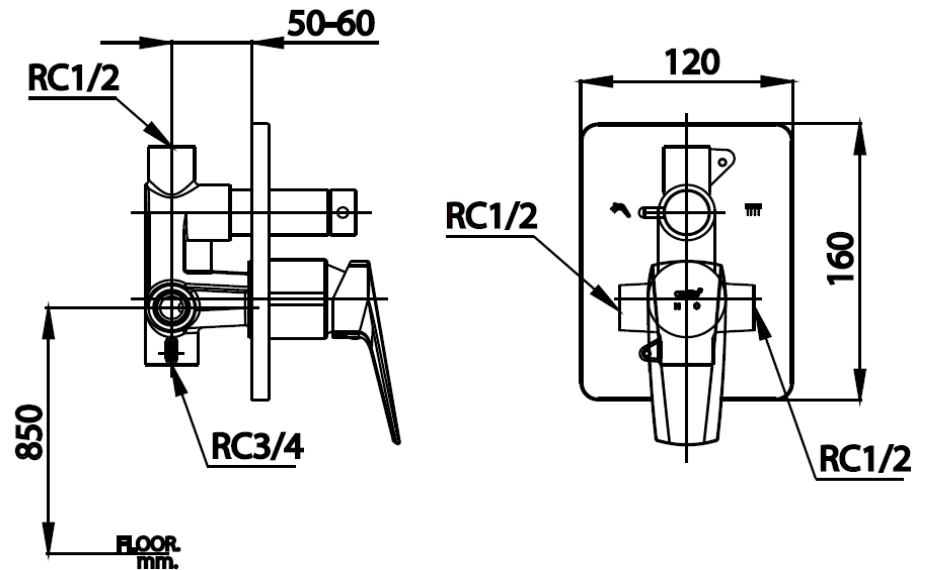

ESSENTIA Series

CT2323A LEVER HANDLE CONCEALED MIXER VALVE W/DIVERTOR

Barcode 8852410232319

Material No. Z231CT2323AXXXX11

Selling Point

1. Naturally bold of leaves combined with clear geometric shape , showing the perfect proportions of each essential element to an elegant faucet
2. COTTO CLEAN : Metal Contaminant-Controlled (Lead, Cadmium, Copper, Zinc)
3. Extra Chrome : Coated with 8 Micron Nickel-Chromium
4. Made from high qualities solid brass
5. Turning-Button Diverter : Enjoy your desired delivering water on showering functions

Product characteristics

- pices/box : 4
- Inner box weight (Kg.) : 2.3
- Total box weight (Kg.) : 9.8

Recommended Usage

Install On Wall, As Faucet For Bath And Fixed Shower

Siam Sanitary Ware Co.,Ltd. / Siam Sanitary Fittings Co.,Ltd.