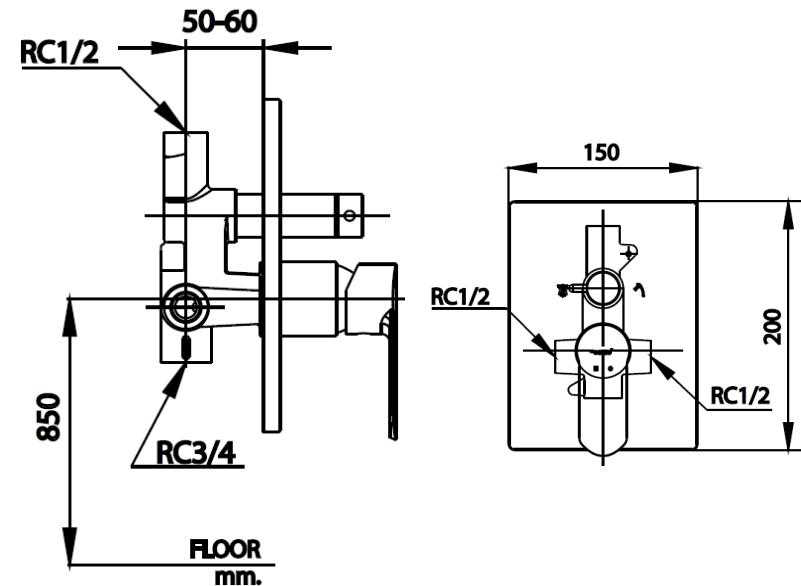

WALTZ Series

CT2404A LEVER HANDLE CONCEALED MIXER STOP VALVE WITH DIVERTOR

Barcode 8852410240147

Material No. Z231CT2404AXXXXX11

Selling Point

1. Cotto-CLEAN : Uncompromising made from excellent materials without Lead ,Cadmium or Heavy Metal. In order to ensure user's health from heavy metal exposure.
2. Extra Chrome : 8 micron Nickel-Chrome finished, Long-lasting shine. And yet to corrosion and tarnishing resistant
3. Solid Brass : Premium brass constructed with world-class brass manufacuer, to create bathroom masterpiece experience.

Product characteristics

- pices/box : 4
- Inner box weight (Kg.) : 2.2
- Total box weight (Kg.) : 9.4

Recommended Usage

Valve for Fixed Shower and Bathtub's Spout

Siam Sanitary Ware Co.,Ltd. / Siam Sanitary Fittings Co.,Ltd.