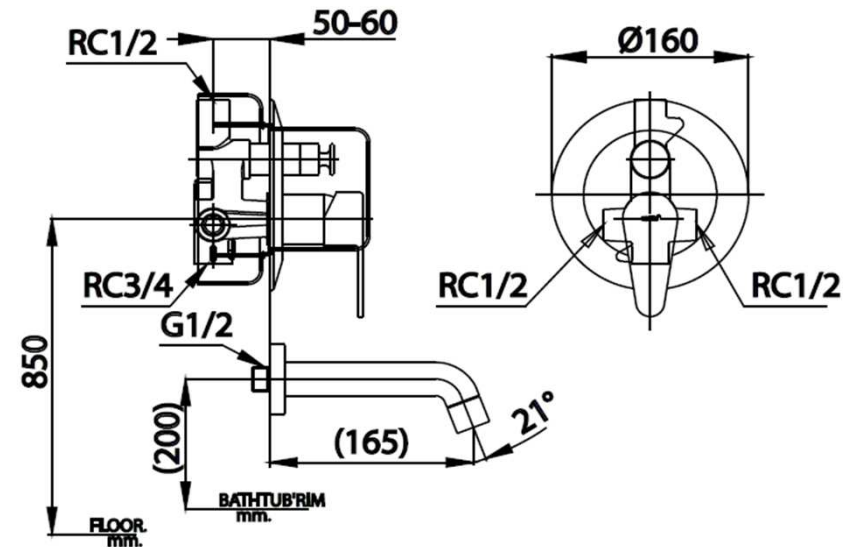

NEXT I Series

CT3005AE LEVER HANDLE CONCEALED MIXER STOP VALVE WITH DIVERTER

Barcode 8852410305266

Material No. Z231CT3005AEVXXX11

จุดขาย

1. COTTO CLEAN : Metal Contaminant-Controlled (Lead, Cadmium, Copper, Zinc)
2. Extra Chrome : Plated with 8 Micron Nickel-Chromium

Product characteristics

- pices/box : 4
- Inner box weight (Kg.) : 2
- Total box weight (Kg.) : 17

Recommended Usage

Install on wall, as faucet for bath And Fixed Shower

Siam Sanitary Ware Co.,Ltd. / Siam Sanitary Fittings Co.,Ltd.

36/11 Viphavadee Rangsit Rd, Sanam Bin, Donmuang, Bangkok 10210. Thailand

Tel : + 66 (0) 2973-5040-54

Fax : + 66 (0) 2973-3470

www.cotto.co.th

Export Department

Tel : + 66 (0) 2973-5040-54

Fax : + 66 (0) 2973-3472

**COTTO
STUDIO**

Center	(Donmuang ,Bangkok)	: +66 (0) 2521-7777
East	(Chonburi)	: +66 (038) 416-222
North	(Chiangmai)	: +66 (053) 211-852
North East	(Khonkean)	: +66 (043) 220-555
South	(Phuket)	: +66 (076) 261-388

The company reserves the right to change any of the details in the document without prior notice