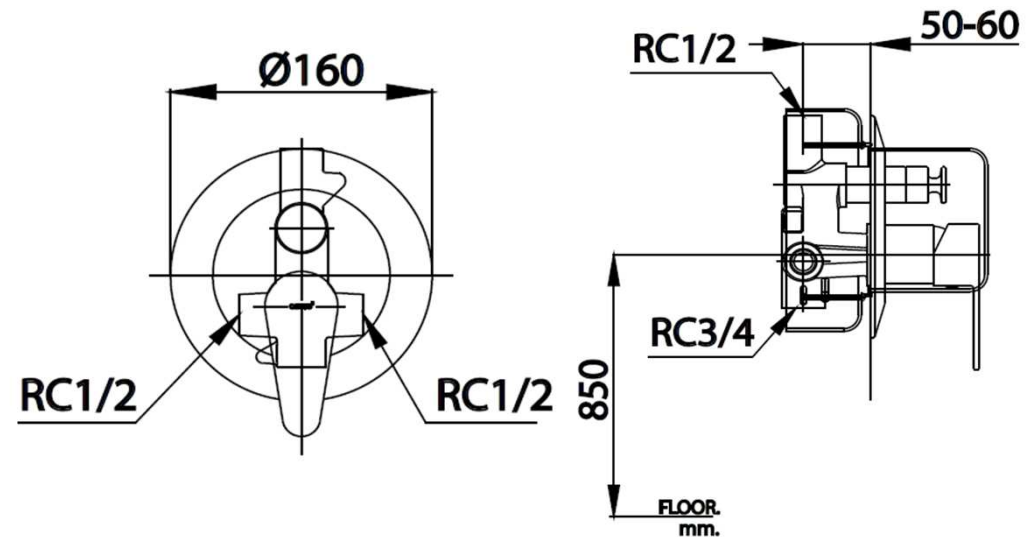

NEXT I Series

CT3005AEV LEVER HANDLE CONCEALED MIXER STOP VALVE WITH DIVERTER
Barcode 8852410305266
Material No. Z231CT3005AEVXXX11

Selling Point

1. COTTO CLEAN : Metal Contaminant-Controlled (Lead, Cadmium, Copper, Zinc)
2. Extra Chrome : Plated with 8 Micron Nickel-Chromium

Product characteristics

- pices/box : 4
- Inner box weight (Kg.) : 2
- Total box weight (Kg.) : 14

Recommended Usage

Install on wall, as faucet for bath

Siam Sanitary Ware Co.,Ltd. / Siam Sanitary Fittings Co.,Ltd.

36/11 Viphavadee Rangsit Rd, Sanam Bin, Donmuang, Bangkok 10210. Thailand

Tel : + 66 (0) 2973-5040-54

Fax : + 66 (0) 2973-3470

www.cotto.co.th

Export Department

Tel : + 66 (0) 2973-5040-54

Fax : + 66 (0) 2973-3472

The company reserves the right to change any of the details in the document without prior notice

COTTO
STUDIO

Center	(Donmuang ,Bangkok)	: +66 (0) 2521-7777
East	(Chonburi)	: +66 (038) 416-222
North	(Chiangmai)	: +66 (053) 211-852
North East	(Khonkean)	: +66 (043) 220-555
South	(Phuket)	: +66 (076) 261-388