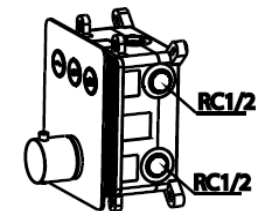

SWITCH Series

CT3017 CONCEAL MIXER VALVE WITH SWITCH BUTTONS(3 WAYS)

Barcode 8852410301718

Material No. Z231CT3017XXXXXX11

Selling Point

1. 3 shower outlets with switch type : more freedom using a hand shower and rain shower at the same time.
2. Thermostatic valve system to easily adjust the temperature.
3. There is a button to prevent the temperature exceeding 38 degrees Celsius.
4. Easy to install

Product characteristics

- pices/box : 1
- Inner box weight (Kg.) : 1
- Total box weight (Kg.) : 1

Recommended Usage

Install with finished wall, connected to cold-hot water pipelines
 recommend to pair with Cotto shower arm and Rain Shower outlet