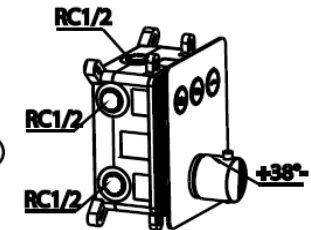

SWITCH Series

CT3017 CONCEAL MIXER VALVE WITH SWITCH BUTTONS(3 WAYS)

Barcode 8852410301718

Material No. Z231CT3017XXXXXX11

Selling Point

1. 3 shower outlets with switch type : more freedom using a hand shower and rain shower at the same time.
2. Thermostatic valve system to easily adjust the temperature.
3. There is a button to prevent the temperature exceeding 38 degrees Celsius.
4. Easy to install

Product characteristics

- pices/box : 1
- Inner box weight (Kg.) : 1
- Total box weight (Kg.) : 1

Recommended Usage

Install with finished wall, connected to cold-hot water pipelines
 recommend to pair with Cotto shower arm and Rain Shower outlet