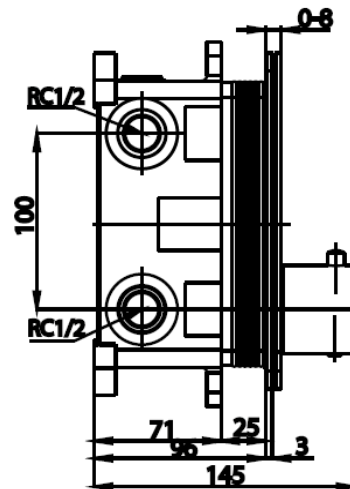

SWITCH Series

CT3017 CONCEAL MIXER VALVE WITH SWITCH BUTTONS(3 WAYS)

Barcode 8852410301718

Material No. Z231CT3017XXXXXX11

Selling Point

1. 3 shower outlets with switch type : more freedom using a hand shower and rain shower at the same time.
2. Thermostatic valve system to easily adjust the temperature.
3. There is a button to prevent the temperature exceeding 38 degrees Celsius.
4. Easy to install

Product characteristics

- pices/box : 1
- Inner box weight (Kg.) : 1
- Total box weight (Kg.) : 1

Recommended Usage

Install with finished wall, connected to cold-hot water pipelines
 recommend to pair with Cotto shower arm and Rain Shower outlet