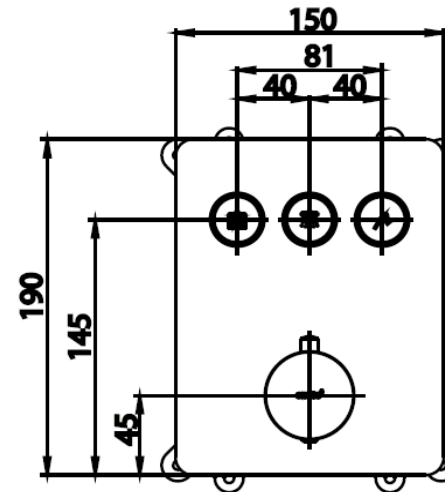

SWITCH Series

CT3017 CONCEAL MIXER VALVE WITH SWITCH BUTTONS(3 WAYS)

Barcode 8852410301718

Material No. Z231CT3017XXXXXX11

Selling Point

1. 3 shower outlets with switch type : more freedom using a hand shower and rain shower at the same time.
2. Thermostatic valve system to easily adjust the temperature.
3. There is a button to prevent the temperature exceeding 38 degrees Celsius.
4. Easy to install

Product characteristics

- pices/box : 1
- Inner box weight (Kg.) : 1
- Total box weight (Kg.) : 1

Recommended Usage

Install with finished wall, connected to cold-hot water pipelines
 recommend to pair with Cotto shower arm and Rain Shower outlet