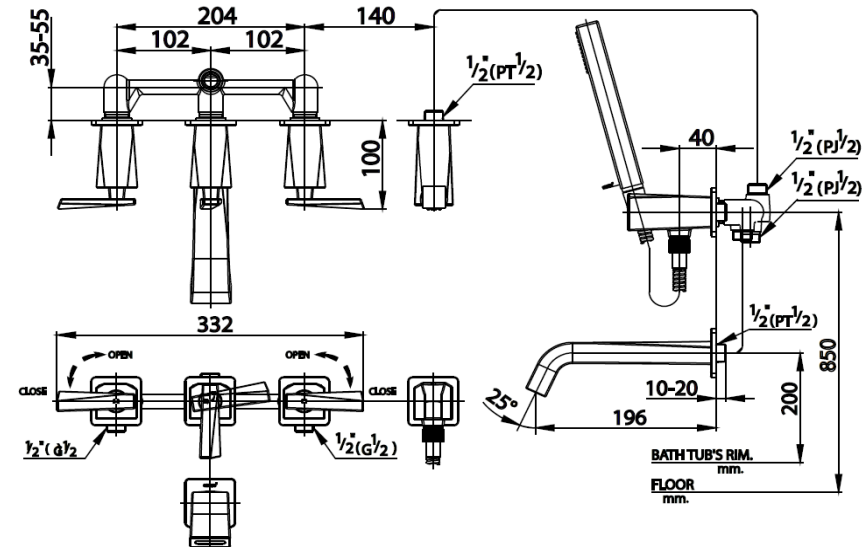

GLACIER Series

CT325C31 CONCEALED BATH MIXER WITH HAND SHOWER SET
Barcode 8852410325387
Material No. Z231CT325C31XXXX11

Selling Point

1. Extra Chrome : Plated with 8 Micron Nickel-Chromium

Product characteristics

- pices/box : 4
- Inner box weight (Kg.) : 6
- Total box weight (Kg.) : 26

How to use

Install on wall, use with bathtub

Siam Sanitary Ware Co.,Ltd. / Siam Sanitary Fittings Co.,Ltd.

36/11 Viphavadee Rangsit Rd, Sanam Bin, Donmuang, Bangkok 10210. Thailand