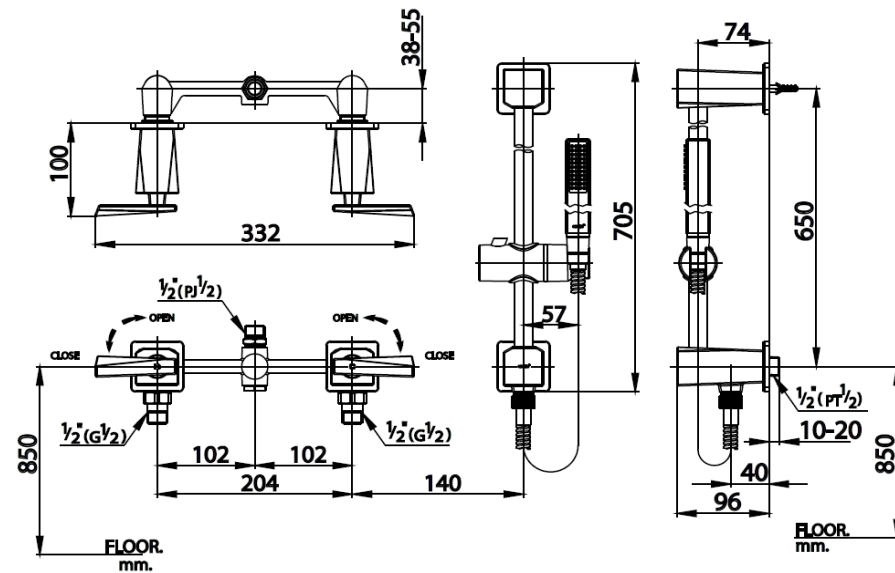

GLACIER Series

CT326C31 CONCEALED MIXER STOP VALVE WITH HAND SHOWER WER AND SLIDE BAR
Barcode 8852410326292
Material No. Z231CT326C31XXXX11

Selling Point

1. Extra Chrome : Plated with 8 Micron Nickel-Chromium

Product characteristics

- pices/box : 1
- Inner box weight (Kg.) : 6
- Total box weight (Kg.) : 6

How to use

Conceal Valve for Standing Shower

Siam Sanitary Ware Co.,Ltd. / Siam Sanitary Fittings Co.,Ltd.