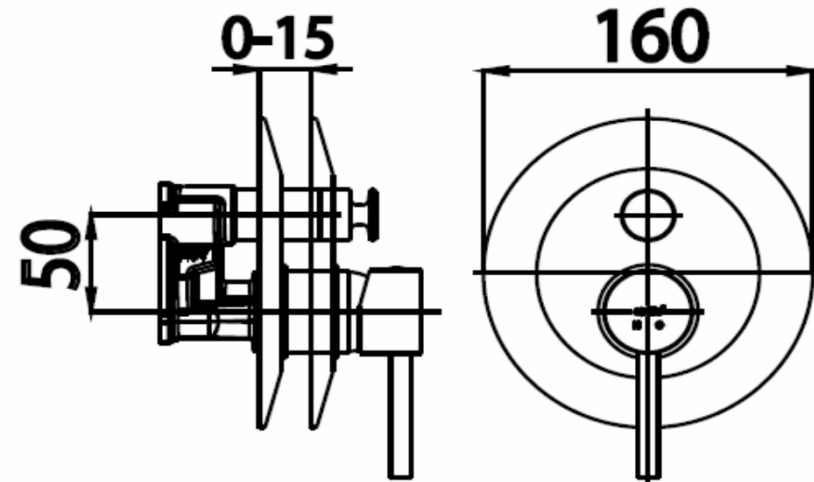

ROMERO Series

CT518A LEVER HANDLE CONCEALED MIXER STOP VALVE WITH DIVERTER
Barcode 8852410518260
Material No. Z231CT518AXXXXXX11

Selling Point

1. Extra Chrome : Plated with 8 Micron Nickel-Chromium
2. Use with COTTO BOX

Product characteristics

- pices/box : 4
- Inner box weight (Kg.) : 2
- Total box weight (Kg.) : 9

Recommended Usage

Valve use with COTTO BOX, for Fixed shower, Hand shower, and Bath Spout

Siam Sanitary Ware Co.,Ltd. / Siam Sanitary Fittings Co.,Ltd.

36/11 Viphavadee Rangsit Rd, Sanam Bin, Donmuang, Bangkok 10210. Thailand

Tel : + 66 (0) 2973-5040-54

Fax : + 66 (0) 2973-3470

www.cotto.co.th

Export Department

Tel : + 66 (0) 2973-5040-54

Fax : + 66 (0) 2973-3472

The company reserves the right to change any of the details in the document without prior notice

COTTO
STUDIO

Center	(Donmuang ,Bangkok)	: +66 (0) 2521-7777
East	(Chonburi)	: +66 (038) 416-222
North	(Chiangmai)	: +66 (053) 211-852
North East	(Khonkean)	: +66 (043) 220-555
South	(Phuket)	: +66 (076) 261-388