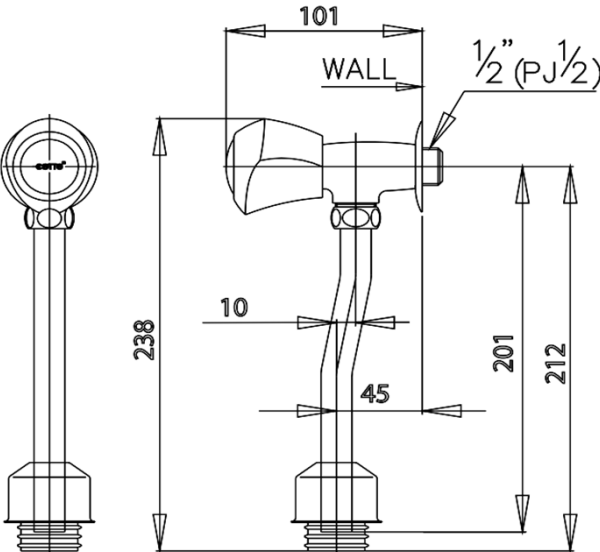

URINAL STOP VALVE

CT470C11SS(HM) URINAL STOP VALVE / 45 mm. FROM INLET HOLE TO WALL
Barcode 8852410470421
Material No. Z233CT470C11SSHM11

Selling Point

- 1. Extra Chrome : Plated with 8 Micron Nickel-Chromium

Product characteristics

- pices/box : 18
- Inner box weight (Kg.) : 1
- Total box weight (Kg.) : 15

Recommended Usage

Install with Urinal that has 45mm distance from wall to water inlet

Siam Sanitary Ware Co.,Ltd. / Siam Sanitary Fittings Co.,Ltd.
 36/11 Viphavadee Rangsit Rd, Sanam Bin, Donmuang, Bangkok 10210. Thailand
 Tel : + 66 (0) 2973-5040-54
 Fax : + 66 (0) 2973-3470
 www.cotto.co.th
 Export Department
 Tel : + 66 (0) 2973-5040-54
 Fax : + 66 (0) 2973-3472