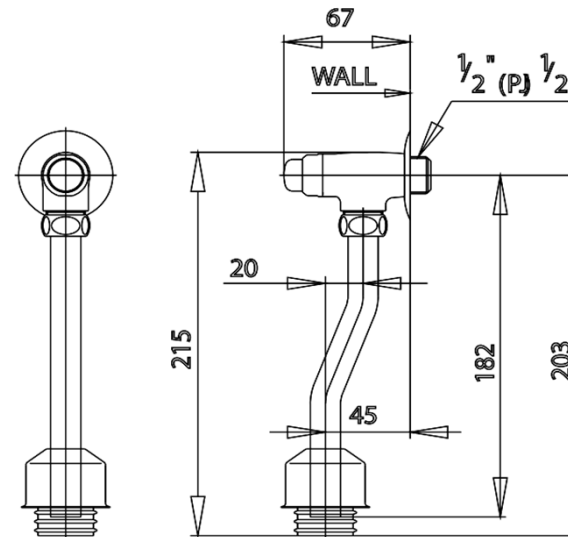

URINAL STOP VALVE

CT471SS(HM) URINAL STOP VALVE / PUSH BUTTON,45 mm. FROM INLET HOLE TO WALL
Barcode 8852410471275
Material No. Z233CT471SSHMXXX11

Selling Point

1. Extra Chrome : Plated with 8 Micron Nickel-Chromium

Product characteristics

- pices/box	:	8
- Inner box weight (Kg.)	:	0
- Total box weight (Kg.)	:	3

Recommended Usage

Install with Urinal that has 45mm distance from wall to water inlet

Siam Sanitary Ware Co.,Ltd. / Siam Sanitary Fittings Co.,Ltd.