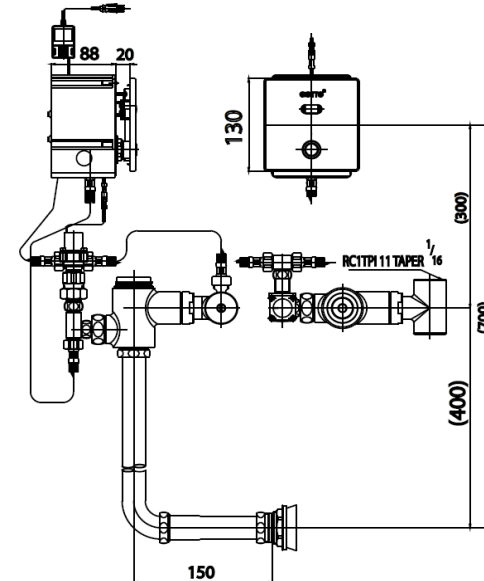

AUTOMATIC FLUSH VALVE

CT4802AC AUTOMATIC CONCEALED TOILET FLUSH VALVE WITH OVERRIDE BUTTON
Barcode 8852410480512
Material Number Z233CT4802ACXXX21

Selling Point

1. Double Infrared Beam: 2 Infrared transmitter, transmit higher frequency wave, Fast and Accurate
2. Moisture Protection: Water and Moisture Durable
3. Fuzzy Login Control : Adjust water volume when frequency of use increases, Save up to 50% water usage
4. Manual Flush Button

Product characteristics

- pices/box : 1
- Inner box weight (Kg.) : -
- Total box weight (Kg.) : 3.2

Recommended Usage

Install on BACK INLET sanitary ware

Siam Sanitary Ware Co.,Ltd. / Siam Sanitary Fittings Co.,Ltd.