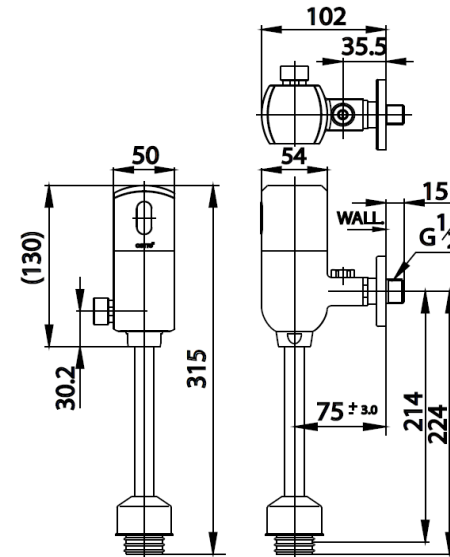

AUTOMATIC FLUSH VALVE

CT4803P AUTOMATIC URINAL FLUSH VALVE

Barcode 8852410480543

Material No. Z233CT4803PXXXXX21

Selling Point

1. Double Infrared Beam: 2 Infrared transmitter, transmit higher frequency wave, Fast and Accurate
2. Moisture Protection: Water and Moisture Durable
3. Fuzzy Logic Control : Adjust water volume when frequency of use increases, Save up to 50% water usage
4. Override Button : Additional Manual Flush Button for ease of use
5. Aesthetic Design : Slim and Compact

Product characteristics

- pices/box	:	6
- Inner box weight (Kg.)	:	1
- Total box weight (Kg.)	:	7

Recommended Usage

Install with Urinal that has 75mm distance from wall to water inlet

Siam Sanitary Ware Co.,Ltd. / Siam Sanitary Fittings Co.,Ltd.