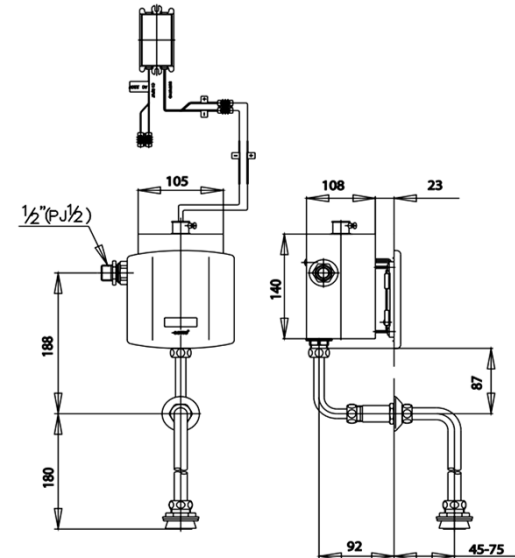

URINAL FLUSH VALVE

CT480(AC) AUTOMATIC CONCEALED URINAL FLUSH VALVE, CHROME-PLATED, AC POWER SUPPLY

Barcode 8852410480260

Material No. Z233CT480XXXXXX28

Selling Point

1. Extra Chrome : Plated with 8 Micron Nickel-Chromium

Product Features

- Pices/box : 8
- Inner box weight (Kg.) : 3
- Total box weight (Kg.) : 22

Recommended Usage

Install on wall, use with TOP INLET Urinal

Siam Sanitary Ware Co.,Ltd. / Siam Sanitary Fittings Co.,Ltd.

36/11 Viphavadee Rangsit Rd, Sanam Bin, Donmuang, Bangkok 10210. Thailand

Tel : + 66 (0) 2973-5040-54

Fax : + 66 (0) 2973-3470

www.cotto.co.th

Export Department

Tel : + 66 (0) 2973-5040-54

Fax : + 66 (0) 2973-3472

The company reserves the right to change any of the details in the document without prior notice

COTTO
STUDIO

Center (Donmuang ,Bangkok) : +66 (0) 2521-7777

East (Chonburi) : +66 (038) 416-222

North (Chiangmai) : +66 (053) 211-852

North East (Khonkean) : +66 (043) 220-555

South (Phuket) : +66 (076) 261-388