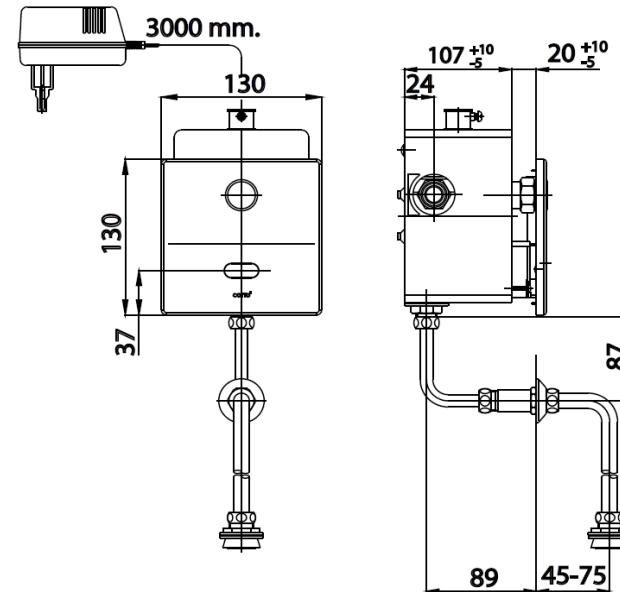

AUTOMATIC FLUSH VALVE

CT488AC AUTOMATIC URINAL FLUSH VALVE, WITH OVERRIDE BUTTON (ELECTRICITY USE, TOP INLET)
Barcode 8852410488266
Material No. Z233CT488ACXXXXX21

Selling Point

1. Double Infrared Beam: 2 Infrared transmitter, transmit higher frequency wave, Fast and Accurate
2. Moisture Protection: Water and Moisture Durable
3. Fuzzy Login Control : Adjust water volume when frequency of use increases, Save up to 50% water usage

Product characteristics

- pices/box : 4
- Inner box weight (Kg.) : 3.4
- Total box weight (Kg.) : 14.3

Recommended Usage

Install on wall, use with Top Inlet Urinal