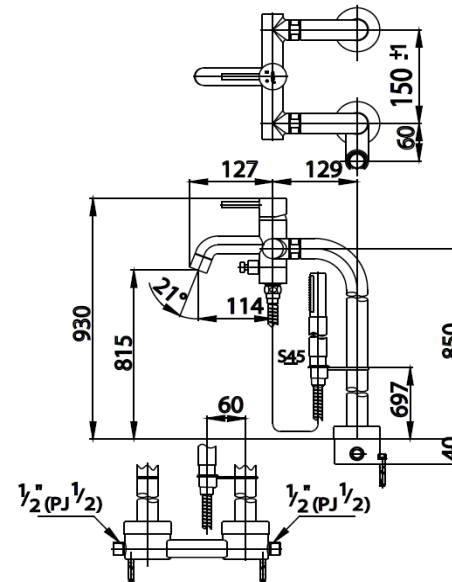

ANTHONY Series

CT338AXS45 LEVER HANDLE EXPOSED BATH MIXER WITH 85 cm. FLOOR PILLAR LEG AND 1 FN. HANDSHOWER SET

Barcode 8852410338288

Material No. Z231CT338AXS45XX11

Selling Point

1.Extra Chrome : Coated with 8 Micron Nickel-Chromium

Product characteristics

- pices/box : 1
- Inner box weight (Kg.) : 9
- Total box weight (Kg.) : 9

Recommended Usage

Install on floor, use with stand alone bathtub

Siam Sanitary Ware Co.,Ltd. / Siam Sanitary Fittings Co.,Ltd.

36/11 Viphavadee Rangsit Rd, Sanam Bin, Donmuang, Bangkok 10210. Thailand

Tel : + 66 (0) 2973-5040-54

Fax : + 66 (0) 2973-3470

www.cotto.co.th

Export Department

Tel : + 66 (0) 2973-5040-54

Fax : + 66 (0) 2973-3472

The company reserves the right to change any of the details in the document without prior notice

**COTTO
STUDIO**

Center (Donmuang ,Bangkok) : +66 (0) 2521-7777

East (Chonburi) : +66 (038) 416-222

North (Chiangmai) : +66 (053) 211-852

North East (Khonkean) : +66 (043) 220-555

South (Phuket) : +66 (076) 261-388