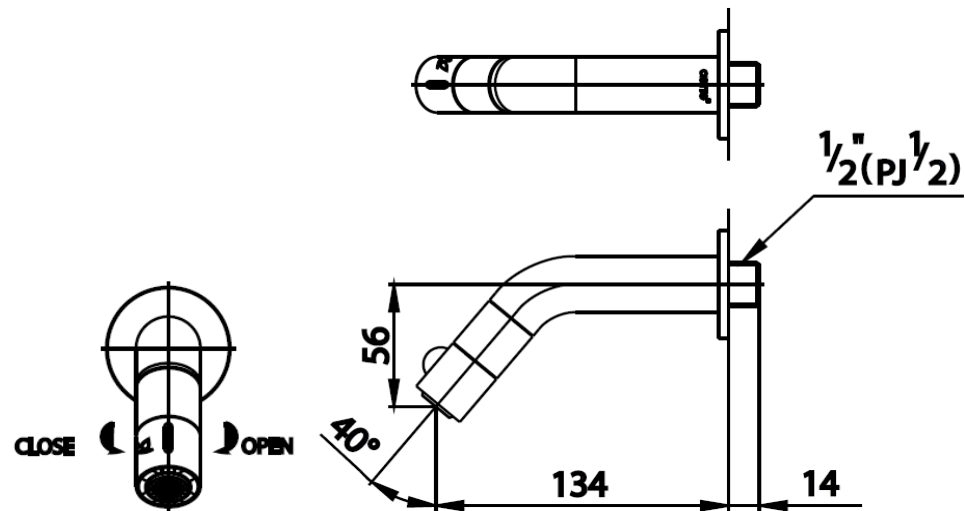

MINIMUS Series

CT1062   BASIN FAUCET (WALL MOUNT)
Barcode   8852410106306
Material No.   Z231CT1062XXXXXX11

Selling Point

1. COTTO CLEAN : Metal Contaminant-Controlled (Lead, Cadmium, Copper, Zinc)
2. Extra Chrome : Plated with 8 Micron Nickel-Chromium
3. Eco Range : Save over 20% compare to TIS (Thailand Industrial Standard)

Product characteristics

- pices/box	:	6
- Inner box weight (Kg.)	:	1
- Total box weight (Kg.)	:	5

How to use

Install on wall, use with Above Counter basin or Countertop basin

Siam Sanitary Ware Co.,Ltd. / Siam Sanitary Fittings Co.,Ltd.

36/11 Viphavadee Rangsit Rd, Sanam Bin, Donmuang, Bangkok 10210. Thailand

Tel : + 66 (0) 2973-5040-54

Fax : + 66 (0) 2973-3470

www.cotto.co.th

Export Department

Tel : + 66 (0) 2973-5040-54

Fax : + 66 (0) 2973-3472

The company reserves the right to change any of the details in the document without prior notice

COTTO
STUDIO

Center	(Donmuang ,Bangkok)	: +66 (0) 2521-7777
East	(Chonburi)	: +66 (038) 416-222
North	(Chiangmai)	: +66 (053) 211-852
North East	(Khonkean)	: +66 (043) 220-555
South	(Phuket)	: +66 (076) 261-388