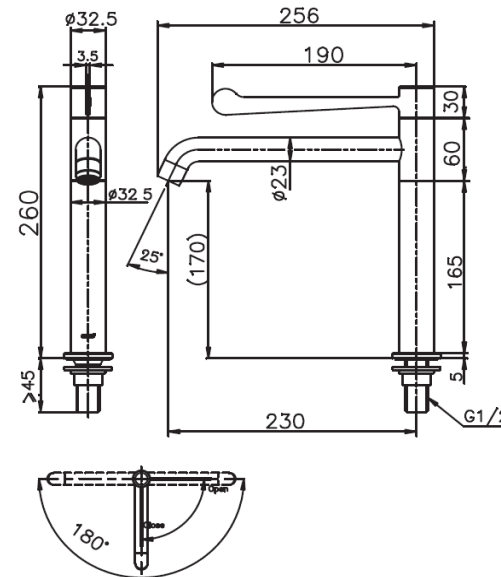

TRUST Series

CT1099C50 BASIN FAUCET SWIVEL TALL BODY(LONG HANDLE)
Barcode 8852410109512
Material No. Z231CT1099C50XXX11

Selling Point

1. COTTO CLEAN : Metal Contaminant-Controlled (Lead, Cadmium, Copper, Zinc)
2. Extra Chrome : Coated with 8 Micron Nickel-Chromium
3. Solid Brass : Premium brass constructed with world-class brass manufacturer, to create bathroom masterpiece experience.
4. Extra long handle for ease of use, less force apply when use, suit for elderly and people with ALS
5. Adjustable faucet body for ease of use

Product characteristics

- pices/box : 4
- Inner box weight (Kg.) : 1.3
- Total box weight (Kg.) : 5.7

Recommended Usage

Install On 1 Hole Basin Or On Counter For Countertop Basin

Siam Sanitary Ware Co.,Ltd. / Siam Sanitary Fittings Co.,Ltd.