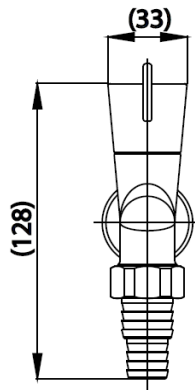

## TRUST

**CT1152C36** Wall Faucet with Hose Coupling

**Barcode** 8852410115311

**Material No.** Z231CT1152C36XXX11

**Selling Point**

1. Faucet made from High Quality Material : Durable and Long Life
2. Extra Chrome : Plated with 8 Micron Nickel-Chromium

**Product characteristics**

- pices/box : 6
- Inner box weight (Kg.) : 1
- Total box weight (Kg.) : 9

**How to use**

Install on wall, use with hospital sink

Siam Sanitary Ware Co.,Ltd. / Siam Sanitary Fittings Co.,Ltd.  
 36/11 Viphavadee Rangsit Rd, Sanam Bin, Donmuang, Bangkok 10210. Thailand  
 Tel : + 66 (0) 2973-5040-54  
 Fax : + 66 (0) 2973-3470  
[www.cotto.co.th](http://www.cotto.co.th)  
 Export Department  
 Tel : + 66 (0) 2973-5040-54  
 Fax : + 66 (0) 2973-3472