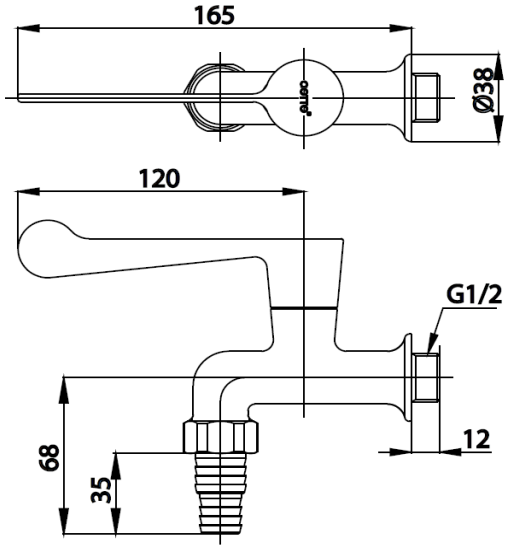

## TRUST

**CT1152C36** Wall Faucet with Hose Coupling

**Barcode** 8852410115311

**Material No.** Z231CT1152C36XXX11

**Selling Point**

1. Faucet made from High Quality Material : Durable and Long Life
2. Extra Chrome : Plated with 8 Micron Nickel-Chromium

**Product characteristics**

- pices/box : 6
- Inner box weight (Kg.) : 1
- Total box weight (Kg.) : 9

**How to use**

Install on wall, use with hospital sink

Siam Sanitary Ware Co.,Ltd. / Siam Sanitary Fittings Co.,Ltd.  
 36/11 Viphavadee Rangsit Rd, Sanam Bin, Donmuang, Bangkok 10210. Thailand  
 Tel : + 66 (0) 2973-5040-54  
 Fax : + 66 (0) 2973-3470  
[www.cotto.co.th](http://www.cotto.co.th)  
 Export Department  
 Tel : + 66 (0) 2973-5040-54  
 Fax : + 66 (0) 2973-3472