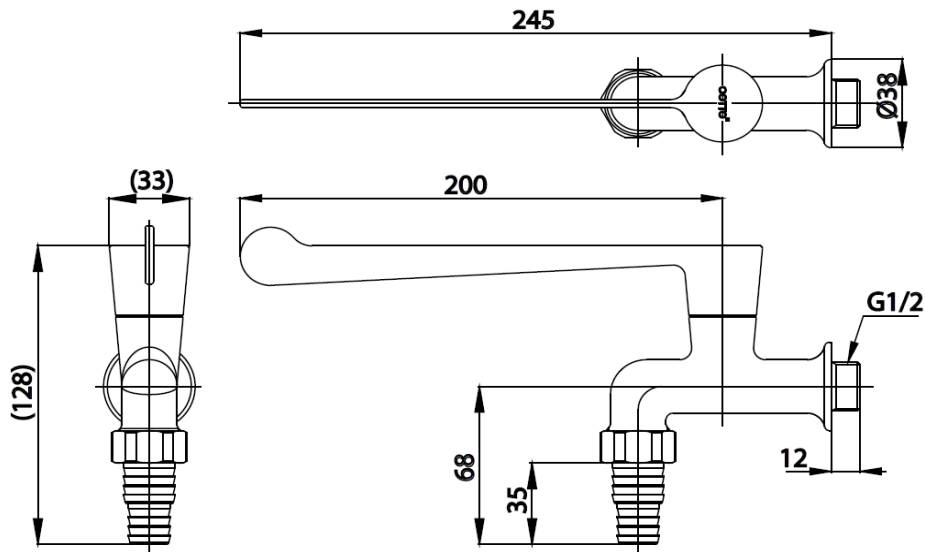

## TRUST

**CT1153C37** Long Handle Wall Faucet with Hose Coupling

**Barcode** 8852410115321

**Material No.** Z231CT1153C37XXX11

**Selling Point**

1. Faucet made from High Quality Material : Durable and Long Life
2. Extra Chrome : Plated with 8 Micron Nickel-Chromium

**Product characteristics**

- pices/box : 6
- Inner box weight (Kg.) : 1
- Total box weight (Kg.) : 5

**How to use**

Install on wall, use with hospital sink

Siam Sanitary Ware Co.,Ltd. / Siam Sanitary Fittings Co.,Ltd.  
 36/11 Viphavadee Rangsit Rd, Sanam Bin, Donmuang, Bangkok 10210. Thailand  
 Tel : + 66 (0) 2973-5040-54  
 Fax : + 66 (0) 2973-3470  
 www.cotto.co.th  
 Export Department  
 Tel : + 66 (0) 2973-5040-54  
 Fax : + 66 (0) 2973-3472