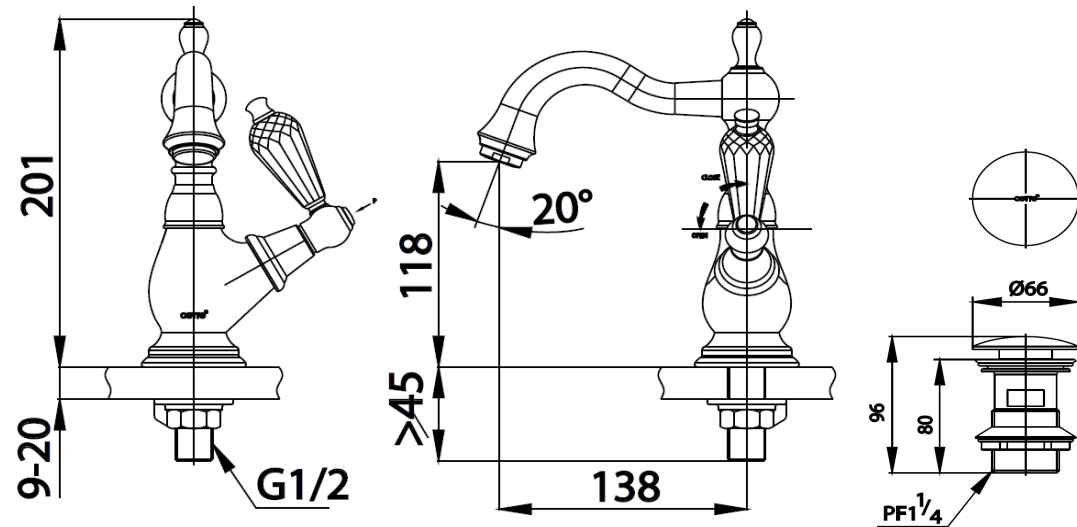

GLAMIS Series

CT1200C17ST#GR BASIN FAUCET WITH PUSH WASTE/CRYSTAL HANDLE(GOLD)

Barcode 8852410120494

Material No. Z231CT1200C17SGR19

Selling Point

1. COTTO CLEAN : Metal Contaminant-Controlled (Lead, Cadmium, Copper, Zinc)
2. Extra Chrome : Plated with up to 8 Micron Nickel-Chromium
3. The inspiration for the design from Glamis Castel in Scotland with a mysterious and beautiful like a fairy tales
4. Luxury design with crystal handle from Swarovski

Product characteristics

- pices/box : 3
- Inner box weight (Kg.) : 2.02
- Total box weight (Kg.) : 12.62

Recommended Usage

Install on 1 hole basin or counter for countertop basin

Siam Sanitary Ware Co.,Ltd. / Siam Sanitary Fittings Co.,Ltd.