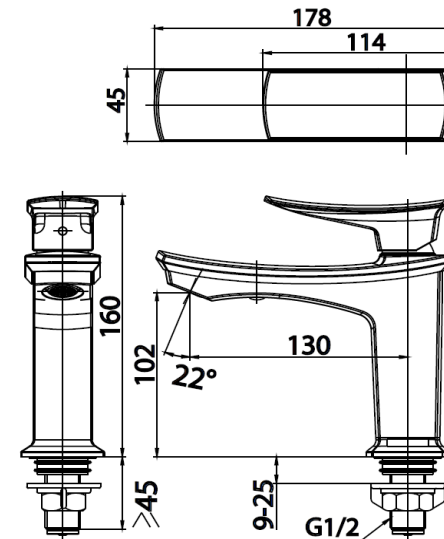

THANTARA Series

CT1221A SINGLE LEVER HANDLE BASIN FAUCET
Barcode 8852410120562
Material No. Z231CT1221AXXXXX11

Selling Point

1. Extra Chrome : Nickel-chromium plated up to 8 micron.
2. COTTO CLEAN : Heavy metal substances control : Zinc, Lead, Cadmium and Copper
3. Unique design : inspire from Thai identity.
4. Special water flow, incorporate air in the water, gives a soft feeling on the hand when use.

Product characteristics

- pices/box : 6
- Inner box weight (Kg.) : 1
- Total box weight (Kg.) : 15

Recommended Usage

Install on 1 hole basin or counter for countertop basin

Siam Sanitary Ware Co.,Ltd. / Siam Sanitary Fittings Co.,Ltd.