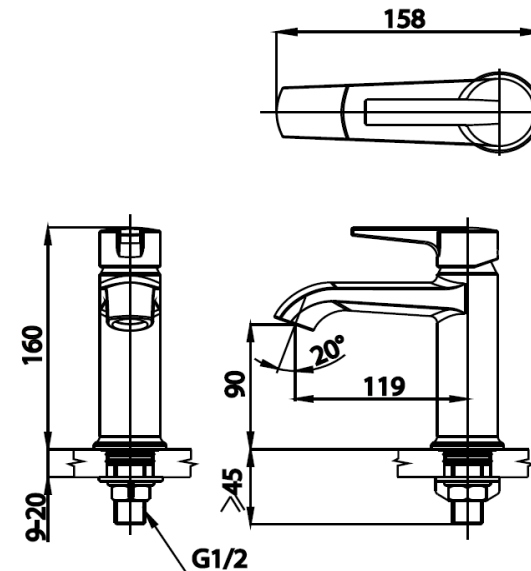

LINIO Series

CT1231A LEVER HANDLE BASIN FAUCET

Barcode 8852410123280

Material No. Z231CT1231AXXXX11

Selling Point

1. COTTO CLEAN : Heavy metal contamination controlled (Lead,Cadmium, Copper, Zinc)
2. Extra Chrome : Shining bright with 8 micron plating nickel-chromium
3. FLEXI AERATOR : Adjustable flow-angle aerator
4. Self-cleaning : Auto-clean Aerator with Self-flush, flushes out sediment and particles. Long-lasting life span

Product characteristics

- pices/box	:	6
- Inner box weight (Kg.)	:	1
- Total box weight (Kg.)	:	16

Recommended Usage

Install on 1 hole basin or counter for countertop basin

Siam Sanitary Ware Co.,Ltd. / Siam Sanitary Fittings Co.,Ltd.