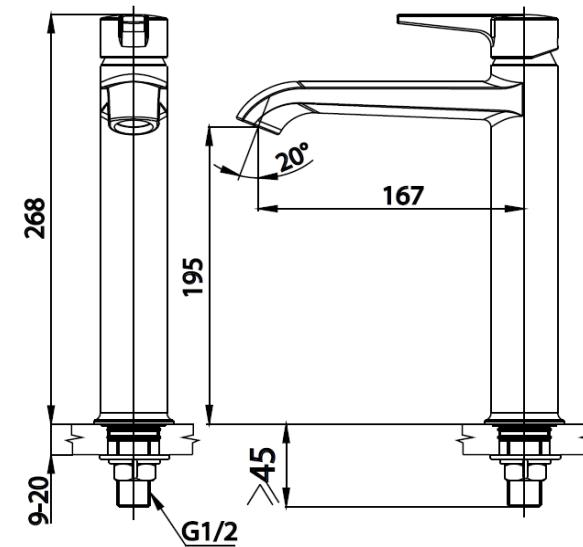

LINIO Series

CT1232AY LEVER HANDLE BASIN FAUCET(TALL BODY)

Barcode 8852410123327

Material No. Z231CT1232AYXXXX11

Selling Point

1. COTTO CLEAN : Heavy metal contamination controlled (Lead,Cadmium, Copper, Zinc)
2. Extra Chrome : Shining bright with 8 micron plating nickel-chromium
3. FLEXI AERATOR : Adjustable flow-angle aerator
4. Self-cleaning : Auto-clean Aerator with Self-flush, flushes out sediment and particles. Long-lasting life span

Product characteristics

- pices/box : 6
- Inner box weight (Kg.) : 2
- Total box weight (Kg.) : 24

Recommended Usage

Install on counter for Above counter basin

Siam Sanitary Ware Co.,Ltd. / Siam Sanitary Fittings Co.,Ltd.