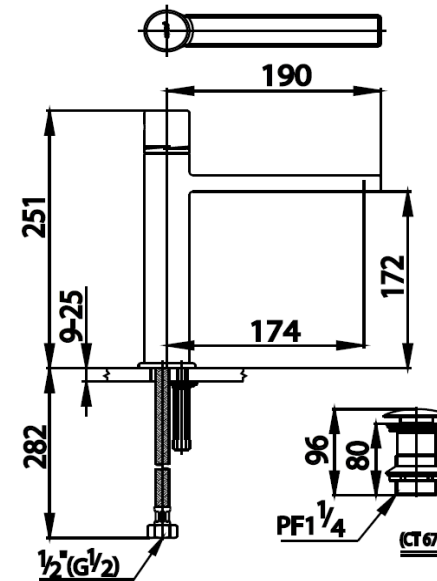

MEDIO Series

CT2065 BASIN MIXER FAUCET (TALL BODY) WITH PUSH WASTE AND INLET HOSE
Barcode 8852410206303
Material No. Z231CT2065XXXXXX11

Selling Point

1. COTTO CLEAN : Metal Contaminant-Controlled (Lead, Cadmium, Copper, Zinc)
2. Extra Chrome : Plated with 8 Micron Nickel-Chromium
3. Mixer Faucet 1 Spindle, starting from cold > warm > hot

Product characteristics

- pices/box : 6
- Inner box weight (Kg.) : 2
- Total box weight (Kg.) : 10

How to use

Install on counter for Above Counter basin

Siam Sanitary Ware Co.,Ltd. / Siam Sanitary Fittings Co.,Ltd.