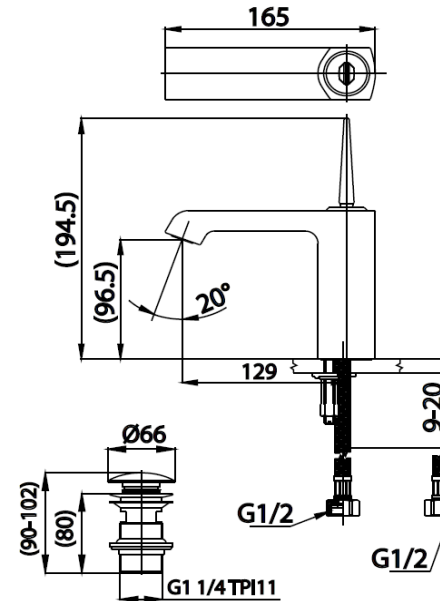

CUBIC Series

CT2201J SINGLE LEVER BASIN MIXER FAUCET (PUSH BASIN WASTE)
Barcode 8852410221023
Material No. Z231CT2201JXXXXX11

Selling Point

1. COTTO CLEAN : Metal Contaminant-Controlled (Lead, Cadmium, Copper, Zinc)
2. Extra Chrome : Plated with 8 Micron Nickel-Chromium
3. Flexi Aerator : Adjustable water angle, and cleaning mechanism inside Aerator

Product characteristics

- pices/box : 6
- Inner box weight (Kg.) : 1.5
- Total box weight (Kg.) : 9.5

Recommended Usage

Install on 1 hole basin or countertop basin

Siam Sanitary Ware Co.,Ltd. / Siam Sanitary Fittings Co.,Ltd.