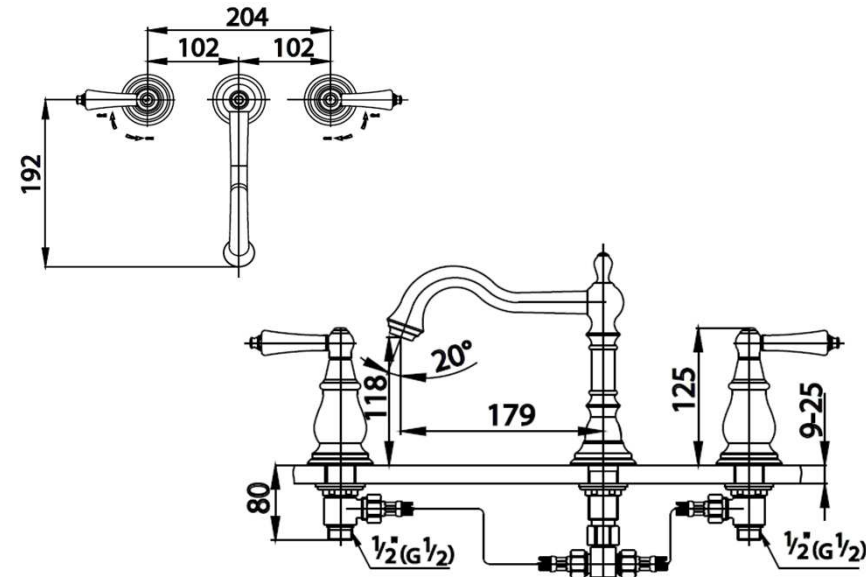

GLAMIS Series

CT2221C42 3 HOLES 8" BASIN MIXER FAUCET

Barcode 8852410222358

Material No. Z231CT2221C42XXX11

Selling Point

1. COTTO CLEAN : Metal Contaminant-Controlled (Lead, Cadmium, Copper, Zinc)
2. Extra Chrome : Plated with up to 8 Micron Nickel-Chromium
3. The inspiration for the design from Glamis Castel in Scotland with a mysterious and beautiful like a fairy tales
4. Classic design with ceramic handle ,Feel the architecture of Europe

Product characteristics

- pices/box	:	4
- Inner box weight (Kg.)	:	1
- Total box weight (Kg.)	:	8

Recommended Usage

Install on 3 holes basin or counter in case of under counter basin

Siam Sanitary Ware Co.,Ltd. / Siam Sanitary Fittings Co.,Ltd.