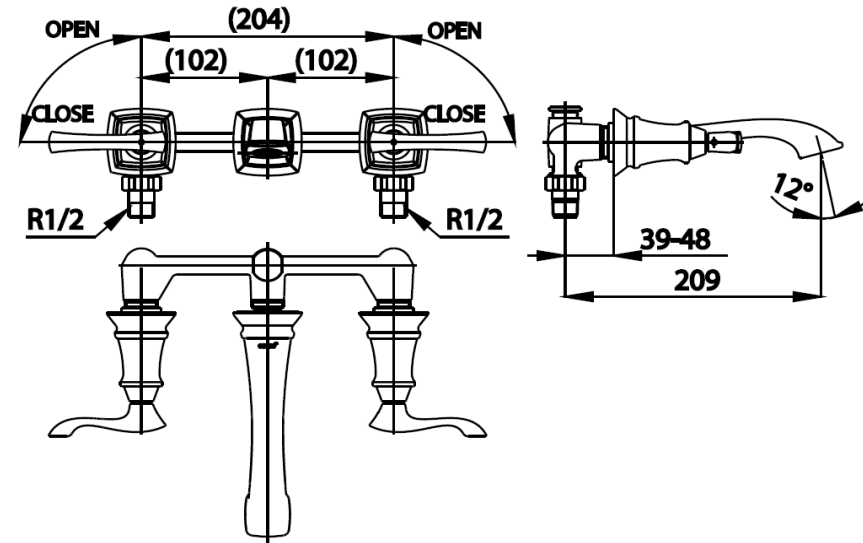

EVERETT Series

CT2232 3 HOLE 8" BASIN MIXER FAUCET(WALL MOUNTED)

Barcode 8852410223409

Material No. Z231CT2232XXXXXX11

Selling Point

1. COTTO CLEAN : Metal Contaminant-Controled (Lead, Cadmium, Copper, Zinc)
2. Extra Chrome : Coated with 8 Micron Nickel-Chromium
3. Inspired by the integration of delicacy of Classic Victoriean, the mixture of lines, elegant yet strong.

Product characteristics

- pices/box : 6
- Inner box weight (Kg.) : 3
- Total box weight (Kg.) : 34

Recommended Usage

Install on wall, use with above counter basin or under counter basin

Siam Sanitary Ware Co.,Ltd. / Siam Sanitary Fittings Co.,Ltd.

36/11 Viphavadee Rangsit Rd, Sanam Bin, Donmuang, Bangkok 10210. Thailand

Tel : + 66 (0) 2973-5040-54

Fax : + 66 (0) 2973-3470

www.cotto.co.th

Export Department

Tel : + 66 (0) 2973-5040-54

Fax : + 66 (0) 2973-3472

The company reserves the right to change any of the details in the document without prior notice

COTTO
STUDIO

Center	(Donmuang ,Bangkok)	: +66 (0) 2521-7777
East	(Chonburi)	: +66 (038) 416-222
North	(Chiangmai)	: +66 (053) 211-852
North East	(Khonkean)	: +66 (043) 220-555
South	(Phuket)	: +66 (076) 261-388