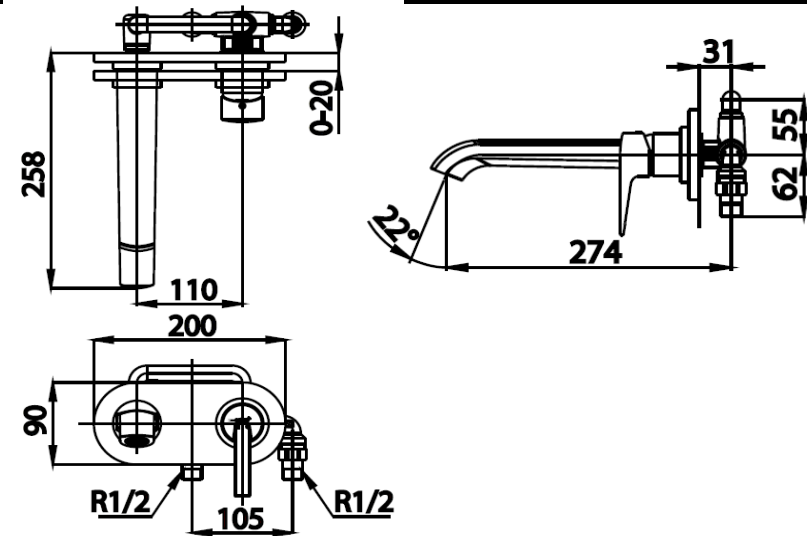

LINIO Series

CT2263A LEVER HANDLE BASIN MIXER FAUCET(WALL MOUNTED)

Barcode 8852410226264

Material No. Z231CT2263AXXXX11

Selling Point

1. COTTO CLEAN : Metal Contaminant-Controlled (Lead, Cadmium, Copper, Zinc)
2. Extra Chrome : Plated with 8 Micron Nickel-Chromium
3. Water Saver : 50% Water Saved with installed Aerator

Product characteristics

- pices/box : 4
- Inner box weight (Kg.) : 2
- Total box weight (Kg.) : 9

Recommended Usage

Install on wall, use with Above Counter basin or Countertop basin