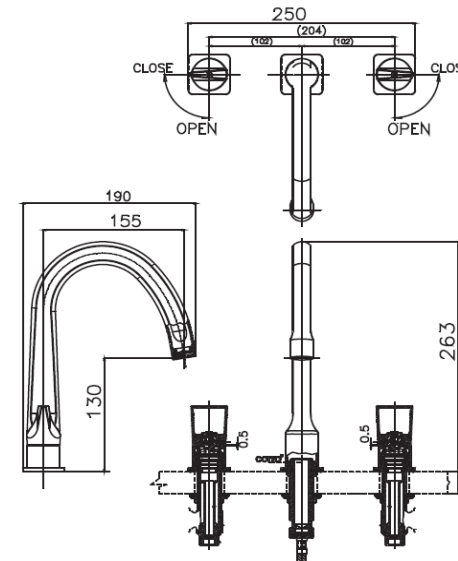

CRESCENT Series

CT2282C44 3 HOLE 8" BASIN MIXER FAUCET

Barcode 8852410228275

Material No. Z231CT2282C44XXX11

Selling Point

1. Solid brass High Quality materials, durable
2. European Design
3. Extra Chrome : Plated with 8 Micron Nickel-Chromium
4. COTTO CLEAN : Metal Contaminant-Controlled (Lead, Cadmium, Copper, Zinc)
5. Flexi Aerator : Adjustable Aerator & Self-Cleaning Function

Product characteristics

- pices/box : 1
- Inner box weight (Kg.) : 1
- Total box weight (Kg.) : 2

Recommended Usage

Install on 3 holes basin or on counter for countertop basin

Siam Sanitary Ware Co.,Ltd. / Siam Sanitary Fittings Co.,Ltd.