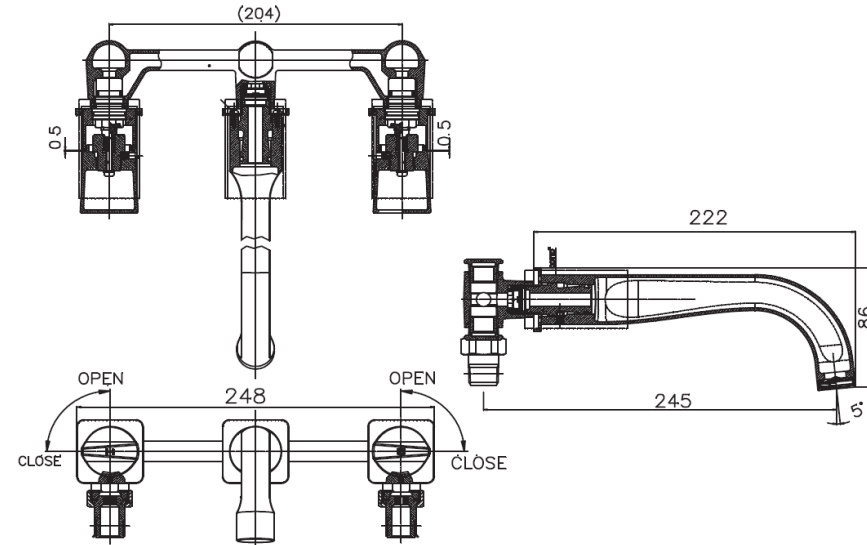

CRESCENT Series

CT2283C45#BLGR 3 HOLE 8" BASIN MIXER FAUCET WALL-MOUNTED(BLACK-GOLD)

Barcode 8852410228480

Material No. Z231CT2283C45BLG18

Selling Point

1. Solid brass High Quality materials, durable
2. European Design
3. Extra Chrome : Plated with 8 Micron Nickel-Chromium
4. COTTO CLEAN : Metal Contaminant-Controlled (Lead, Cadmium, Copper, Zinc)
5. Flexi Aerator : Adjustable Aerator & Self-Cleaning Function

Product characteristics

- pices/box : 1
- Inner box weight (Kg.) : 1
- Total box weight (Kg.) : 2

Recommended Usage

Install on wall, use with Above Counter basin or Countertop basin

Siam Sanitary Ware Co.,Ltd. / Siam Sanitary Fittings Co.,Ltd.