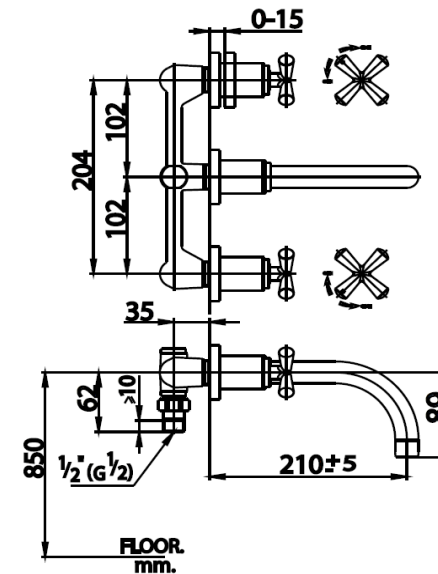

REMINISCENCES Series

CT237C34WD 3 HOLES 8" BASIN MIXER FAUCET
Barcode 8852410237338
Material No. 231CT237C34WDXX11

Selling Point

1. Extra Chrome : Plated with 8 Micron Nickel-Chromium
2. Wooden surface made from artificial material wooden surface: water proof, no swell, natural feel
1. COTTO CLEAN : Metal Contaminant-Controlled (Lead, Cadmium, Copper, Zinc)

Product characteristics

- pices/box : 6
- Inner box weight (Kg.) : 3
- Total box weight (Kg.) : 17

Recommended Usage

Install on wall, use with Above Counter or Under Counter basin

Siam Sanitary Ware Co.,Ltd. / Siam Sanitary Fittings Co.,Ltd.