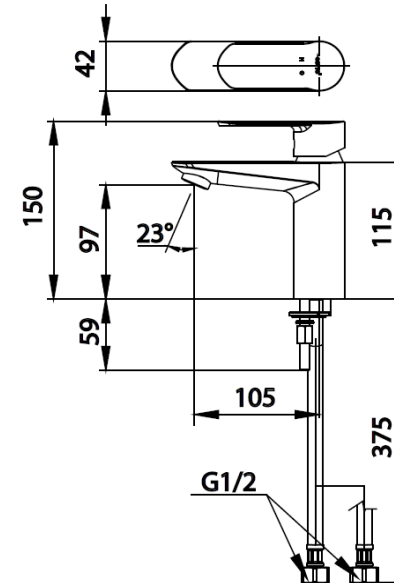

WALTZ Series

CT2401AF LEVER HANDLE BASIN MIXER FAUCET (WITHOUT WASTE)

Barcode 8852410240130

Material No. Z231CT2401AFXXXX11

Selling Point

1. Cotto-CLEAN : Uncompromising made from excellent materials without Lead ,Cadmium or Heavy Metal. In order to ensure user's health from heavy metal exposure.
2. Extra Chrome : 8 micron Nickel-Chrome finished, Long-lasting shine. And yet to corrosion and tarnishing resistant
3. Solid Brass : Premium brass constructed with world-class brass manufacuer, to create bathroom masterpiece experience.

Product characteristics

- pices/box : 6
- Inner box weight (Kg.) : 1.1
- Total box weight (Kg.) : 7.1

Recommended Usage

Install on 1 hole basin or counter for Under Counter basin