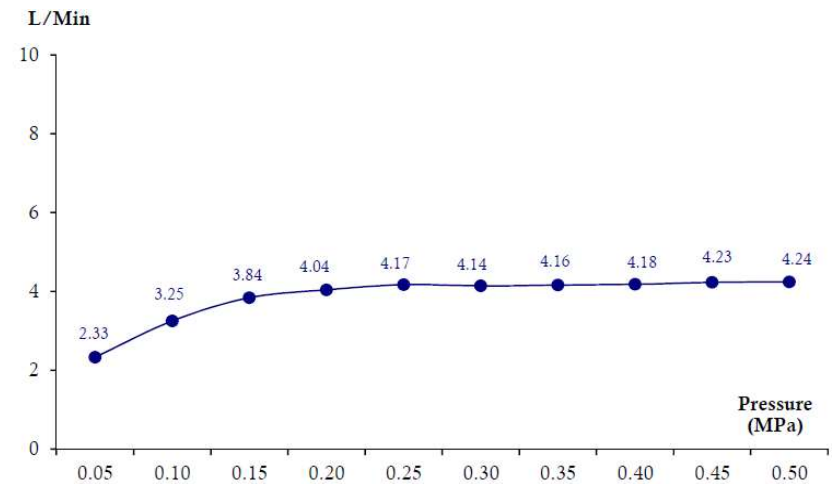

AUTOMATIC FAUCET Series

CT4901DC   AUTOMATIC BASIN FAUCET (ELECTRICITY USE)
Barcode   8852410490337
Material No.   Z231CT4901ACXXX11

Selling Point

1. COTTO CLEAN : Metal Contaminant-Controlled (Lead, Cadmium, Copper, Zinc)
2. Extra Chrome : Plated with 8 Micron Nickel-Chromium

Product characteristics

- pices/box : 4
- Inner box weight (Kg.) : 2.2
- Total box weight (Kg.) : 8.8

Recommended Usage

Install on 1 hole basin or countertop basin