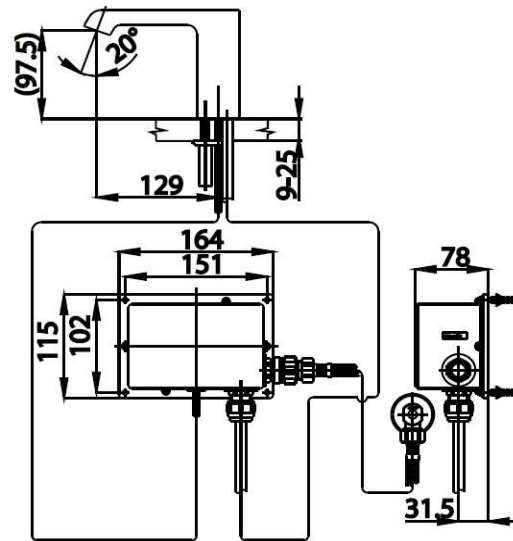

AUTOMATIC FAUCET Series

CT4901DC   AUTOMATIC BASIN FAUCET (ELECTRICITY USE)
Barcode   8852410490337
Material No.   Z231CT4901ACXXX11

Selling Point

1. COTTO CLEAN : Metal Contaminant-Controlled (Lead, Cadmium, Copper, Zinc)
2. Extra Chrome : Plated with 8 Micron Nickel-Chromium

Product characteristics

- pices/box : 4
- Inner box weight (Kg.) : 2.2
- Total box weight (Kg.) : 8.8

Recommended Usage

Install on 1 hole basin or countertop basin