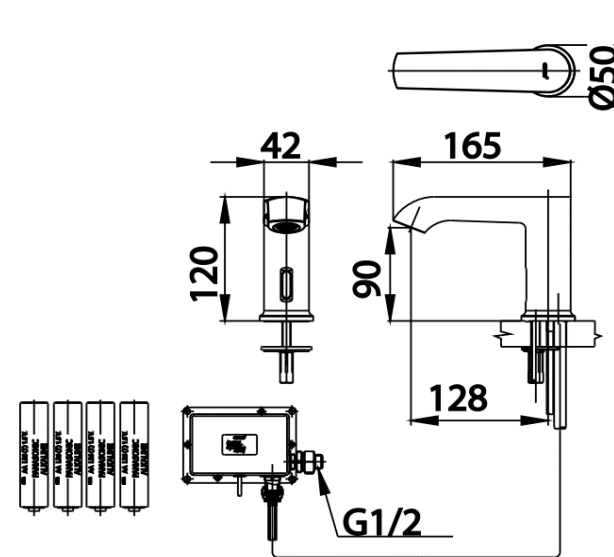

LINIO Series

CT4905DC AUTOMATIC BASIN FAUCET(BATTERY USE)

Barcode 8852410490375

Material No. Z231CT4905DCXXX21

Selling Point

1. COTTO CLEAN : Metal Contaminant-Controled (Lead, Cadmium, Copper, Zinc)
2. Extra Chrome : Plated with 8 Micron Nickel-Chromium
3. Flexi Aerator : Adjustable water angle, and equipped with Self-Cleaning mechanism

Product characteristics

- pices/box : 4
- Inner box weight (Kg.) : 2.2
- Total box weight (Kg.) : 9.6

Recommended Usage

Install On 1 Hole Basin Or Install On Counter (If Use Under-Counter Basin)

Siam Sanitary Ware Co.,Ltd. / Siam Sanitary Fittings Co.,Ltd.

36/11 Viphavadee Rangsit Rd, Sanam Bin, Donmuang, Bangkok 10210. Thailand

Tel : + 66 (0) 2973-5040-54

Fax : + 66 (0) 2973-3470

www.cotto.com

COTTO Studio

Tel : + 66 (0) 2973-5040-54

Center (Donmuang ,Bangkok) : +66 (0) 2521-7777

The company reserves the right to change any of the details in the document without prior notice

COTTO
Fixing
Service

Line : @fixingservice