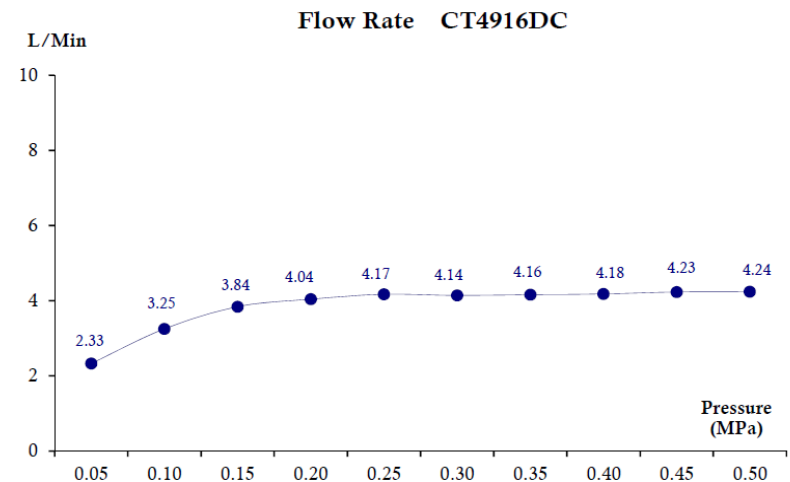

AUTOMATIC FAUCET

CT4916DC AUTOMATIC BASIN FAUCET

Barcode 8852410491327

Material No. Z231CT4916DCXXX21

Selling Point

1. Extra Chrome: Nickel-Chromium coating thickness of 8 micron
2. Auto Shut-off 30 seconds
3. Moisture protection
4. Adjustable Aerator - water flow adjustable

Product characteristics

- pices/box : 6
- Inner box weight (Kg.) : 1.2
- Total box weight (Kg.) : 7.8

Recommended Usage

Install On 1 Hole Basin Or Counter For Under Counter Basin

Siam Sanitary Ware Co.,Ltd. / Siam Sanitary Fittings Co.,Ltd.

The company reserves the right to change any of the details in the document without prior notice

Model no.	CT4916DC, CT4917DC, CT4918DC
Power input	DC:6V(4 × 1,5V AA alkaline battery)
Detection zone	15-25cm(to white board)
Water pressure	0.05 - 0.4 MPa. (0.5- 4 Kg/cm ²)
Power consumption	DC: <0.3mw
Inlet/outlet diameter	G1/2"
Confirmation time	< 1 second
Water temperature	1°C-50°C