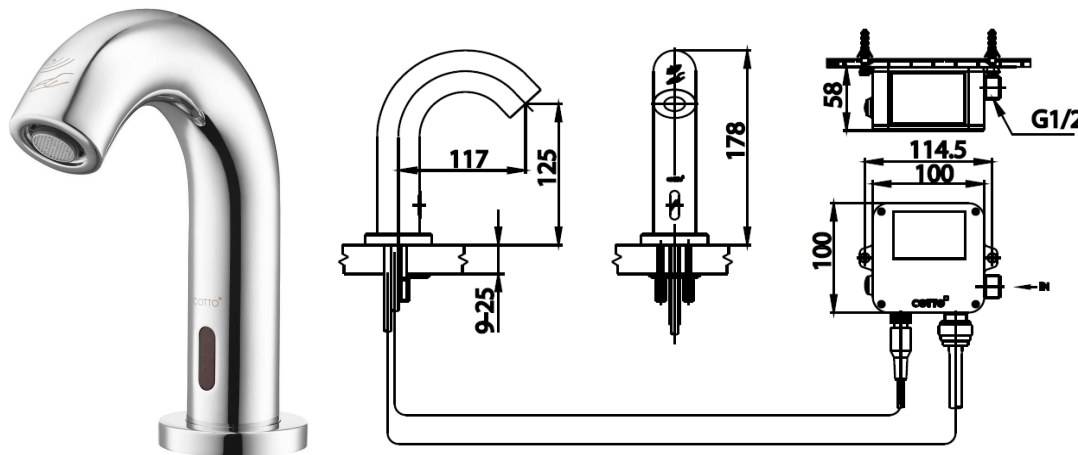

AUTOMATIC FAUCET

CT4916DC AUTOMATIC BASIN FAUCET

Barcode 8852410491327

Material No. Z231CT4916DCXXX21

Selling Point

1. Extra Chrome: Nickel-Chromium coating thickness of 8 micron
2. Auto Shut-off 30 seconds
3. Moisture protection
4. Adjustable Aerator - water flow adjustable

Product characteristics

- pices/box : 6
- Inner box weight (Kg.) : 1.2
- Total box weight (Kg.) : 7.8

Recommended Usage

Install On 1 Hole Basin Or Counter For Under Counter Basin

Siam Sanitary Ware Co.,Ltd. / Siam Sanitary Fittings Co.,Ltd.

The company reserves the right to change any of the details in the document without prior notice

Model no.	CT4916DC, CT4917DC, CT4918DC
Power input	DC:6V(4 × 1,5V AA alkaline battery)
Detection zone	15-25cm(to white board)
Water pressure	0.05 - 0.4 MPa. (0.5- 4 Kg/cm ²)
Power consumption	DC: <0.3mw
Inlet/outlet diameter	G1/2"
Confirmation time	< 1 second
Water temperature	1°C-50°C