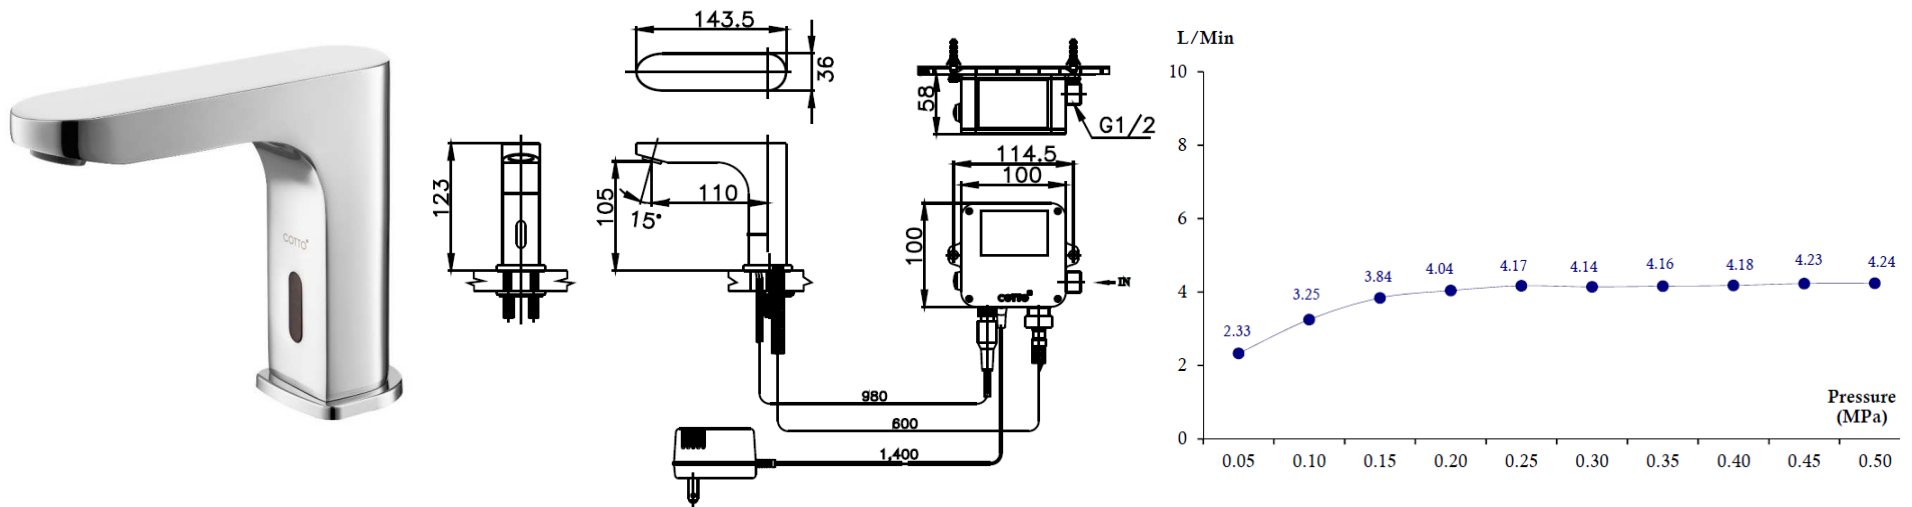

AUTOMATIC FAUCET

CT4918AC AUTOMATIC BASIN FAUCET (ELECTRICITY)

Barcode 8852410491358

Material No. Z231CT4918ACXXX21

Selling Point

1. Extra Chrome: Nickel-Chromium coating thixkness of 8 micron
2. Auto Shut-off 30 seconds
3. Moisture protection
4. Adjustable Aerator - water flow adjustable

Product characteristics

- pices/box : 6
- Inner box weight (Kg.) : 1.30
- Total box weight (Kg.) : 8.40

Recommended Usage

Install On 1 Hole Basin Or Counter For Under Counter Basin