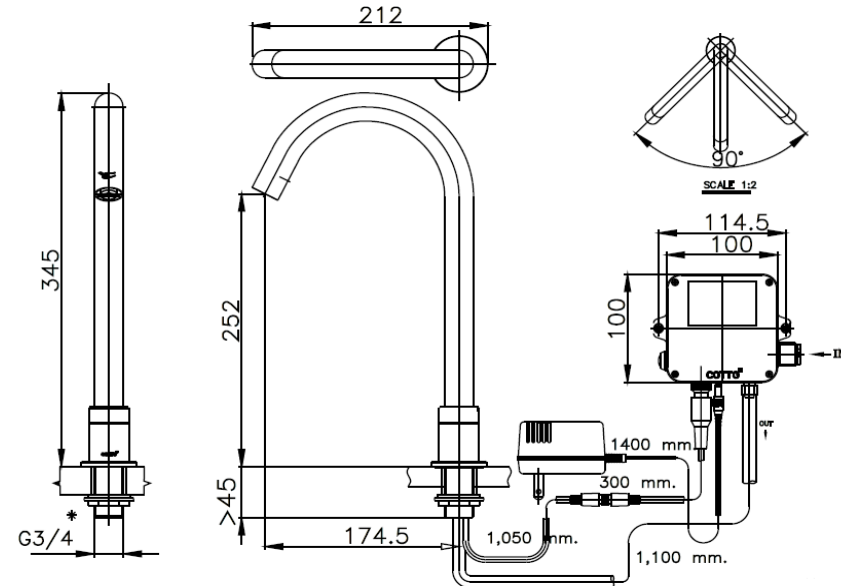

AUTOMATIC FAUCET

CT4919AC AUTOMATIC BASIN FAUCET (ELECTRICITY)
Barcode 8852410491440
Material No. Z231CT4919ACXXX21

Selling Point

1. Extra Chrome: Nickel-Chromium coating thickness of 8 micron
2. Auto Shut-off 30 seconds
3. Moisture protection
4. Adjustable Aerator - water flow adjustable

Product characteristics

- pices/box : 6
- Inner box weight (Kg.) : 1.6
- Total box weight (Kg.) : 10.3

Recommended Usage

Install On wall, using with Above Counter or Under Counter Basin

Siam Sanitary Ware Co.,Ltd. / Siam Sanitary Fittings Co.,Ltd.