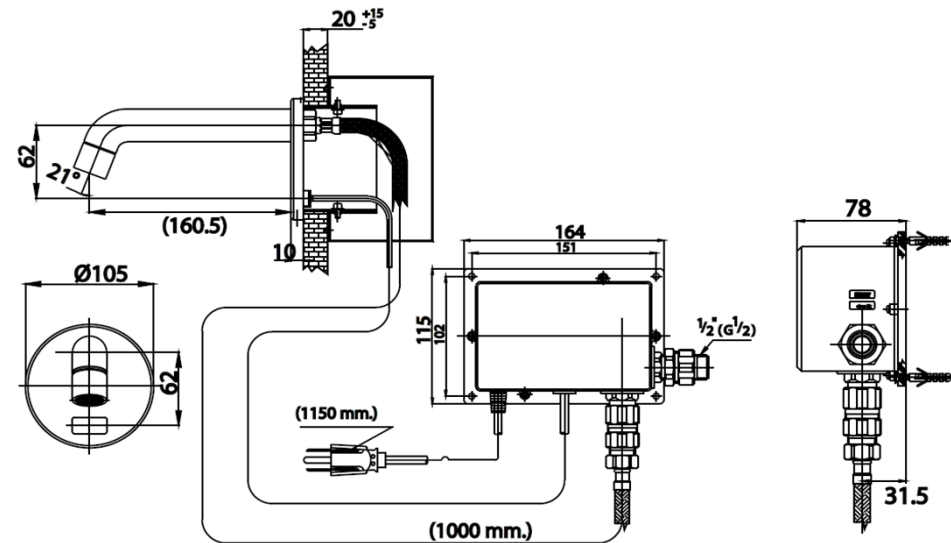

AUTOMATIC FAUCET

CT538AC AUTOMATIC WALL MOUNTED FAUCET, AC POWER SUPPLY
Barcode 8852410538268
Material No. Z231CT538ACXXXX21

Selling Point

1. Extra Chrome : Plated with 8 Micron Nickel-Chromium
2. Double Infrared Beam : 2 Infrared transmitter, Increases the sensor accuracy
3. Moisture Protection : water and moisture durable Electronic set
4. Plug & Play : Ready to use right after installation

Product characteristics

- pices/box : 1
- Inner box weight (Kg.) : -
- Total box weight (Kg.) : 4

Recommended Usage

Install on wall, use with Above Counter or Under Counter basin

Siam Sanitary Ware Co.,Ltd. / Siam Sanitary Fittings Co.,Ltd.