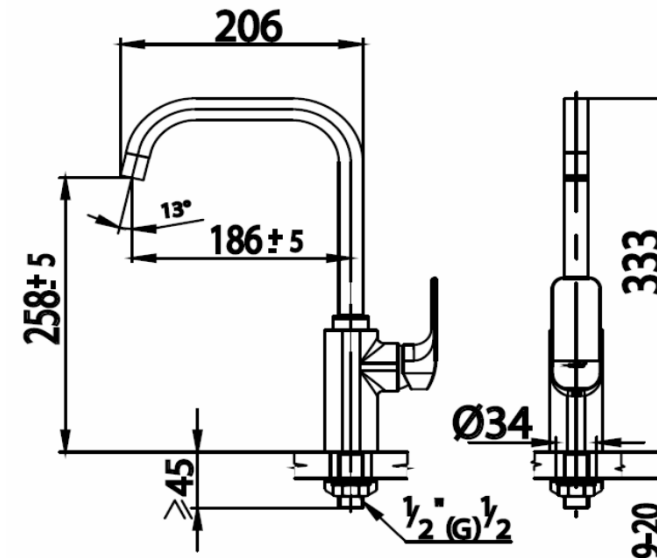

SCIROCCO Series

CT1136A LEVER HANDLE KITCHEN FAUCET
Barcode 8852410113618
Material No. Z231CT1136AXXXX11

Selling Point

1. Extra Chrome : Plated with 8 Micron Nickel-Chromium
2. COTTO CLEAN : Metal Contaminant-Controlled (Lead, Cadmium, Copper, Zinc)
3. European Design

Product characteristics

- pices/box : 6
- Inner box weight (Kg.) : 2
- Total box weight (Kg.) : 13

Recommended Usage

Install on wall, use with kitchen sink

Siam Sanitary Ware Co.,Ltd. / Siam Sanitary Fittings Co.,Ltd.