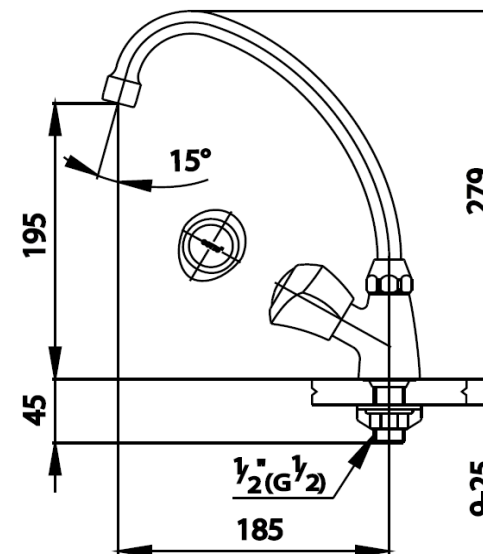

NEW CENTURY Series

CT186C11(HM) KITCHEN FAUCET
Barcode 8852410186315
Material No. Z231CT186C11HMXX11

Selling Point

1. COTTO CLEAN : Metal Contaminant-Controlled (Lead, Cadmium, Copper, Zinc)
2. Extra Chrome : Plated with 8 Micron Nickel-Chromium
3. Water Saver : 50% Water Saved with installed Aerator

Product characteristics

- pices/box : 8
- Inner box weight (Kg.) : 1
- Total box weight (Kg.) : 10

How to use

Install on kitchen sink

Siam Sanitary Ware Co.,Ltd. / Siam Sanitary Fittings Co.,Ltd.

36/11 Viphavadee Rangsit Rd, Sanam Bin, Donmuang, Bangkok 10210. Thailand