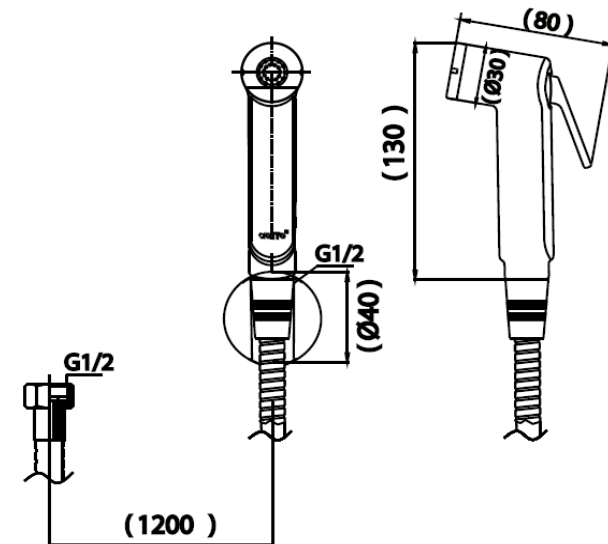

RINSING SPRAY

CT9912#CR(HM) RINSING SPRAY
Barcode 8852410990240
Material No. Z236CT9912CRHMXX11

การขาย

1. Shower head is made from high quality ABS plastic
2. Durable handle and lifting up for continually water flow

Product characteristics

- pices/box : 20
- Inner box weight (Kg.) : 0.5
- Total box weight (Kg.) : 9.8

Recommended Usage

Install Next To Sanitary Ware, With Small Valve

Siam Sanitary Ware Co.,Ltd. / Siam Sanitary Fittings Co.,Ltd.

36/11 Viphavadee Rangsit Rd, Sanam Bin, Donmuang, Bangkok 10210. Thailand

Tel : + 66 (0) 2973-5040-54

Fax : + 66 (0) 2973-3470

www.cotto.com

COTTO Studio

Tel : + 66 (0) 2973-5040-54

Center (Donmuang ,Bangkok) : +66 (0) 2521-7777

The company reserves the right to change any of the details in the document without prior notice

COTTO®
Fixing
Service

Line : @fixingservice