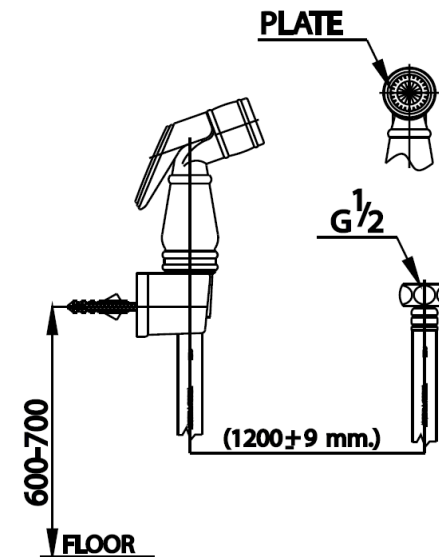

RINSING SPRAY

CT996H#WH(HM) RINSING SPRAY SET (ANTI-BACTERIA)
Barcode 8852410996266
Material No. Z236CT996HWHMXXX17

Selling Point

1. Passed water pressure test >17.5 bar
2. Shower Head made from strong ABS plastic

Product characteristics

- pices/box : 6
- Inner box weight (Kg.) : 1
- Total box weight (Kg.) : 2

Recommended Usage

Install next to Sanitary Ware, with small Valve

Siam Sanitary Ware Co.,Ltd. / Siam Sanitary Fittings Co.,Ltd.