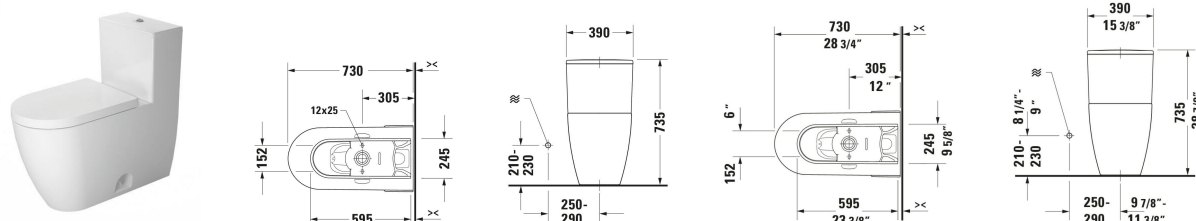

ME by Starck One-piece toilet # 217301..01 / 217301..85 / 217301..01 / 217301..85

| < 390 mm > |

One-piece toilet	Dimension	Weight	Order number
730 mm, Elongated, extractor/siphon jet, Flushing rim: Rimless, Outlet drain: vertical, Distance of rear panel/outlet: 305 mm			
Colors			
00 White Alpin 20 HygieneGlaze (an antibacterial ceramic glaze that provides almost indefinite effectiveness)			
Variant			
♣ White High Gloss, Dual Flush, Flush water quantity: 5/3,5 l, Flush operation position: Top		55.000 kg	217301..01
♣ White High Gloss, Single Flush, Flush water quantity: 4,8 l, Flush operation position: Top		55.000 kg	217301..85
♣ White High Gloss, HygieneGlaze, Dual Flush, Flush water quantity: 5/3,5 l, Flush operation position: Top		55.000 kg	217301..01
♣ White High Gloss, HygieneGlaze, Single Flush, Flush water quantity: 4,8 l, Flush operation position: Top		55.000 kg	217301..85
Sanitary ceramics with the special WonderGliss surface finish will remain clean and attractive-looking for a long time to come. When ordering WonderGliss please add a "1" as eleventh digit to the model number.			
Accessory			
Mounting-Set One-piece toilet, Two-piece toilet	60 x 130 mm	0.7 kg	001416
Mounting-Set	60 x 130 mm	0.85 kg	001417
Suitable products			
Toilet seat Automatic close: No, Hinge material: Stainless steel, Elongated, 374 x 488 mm	374 x 488 mm		002021
Toilet seat Automatic close: Yes, Removable Seat, Hinge material: Stainless steel, Elongated, 374 x 488 mm	374 x 488 mm		002029