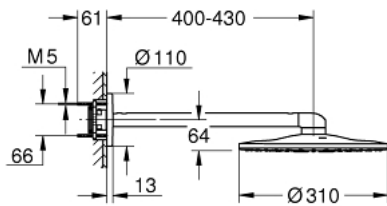

26 475 000 RAINSHOWER SMARTACTIVE 310 HEAD SHOWER SET 430 MM, 2 SPRAYS

PRODUCT DESCRIPTION

- Colour: chrome
- consisting of:
 - head shower Rainshower SmartActive 310
 - 2 spray patterns:
 - GROHE PureRain, ActiveRain
 - horizontal 430 mm shower arm
 - GROHE DreamSpray perfect spray pattern
 - GROHE Long-Life finish
 - SpeedClean anti-limescale system
 - Inner WaterGuide for a longer life
- requires rough-in set 26 483 000 or 26 484 000 - to be ordered separately