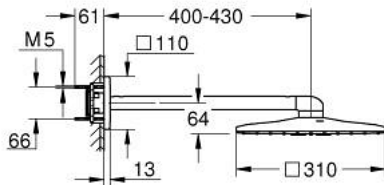

26 479 000 RAINSHOWER SMARTACTIVE 310 CUBE HEAD SHOWER SET 430 MM, 2 SPRAYS

PRODUCT DESCRIPTION

- Colour: chrome
- consisting of:
 - head shower Rainshower SmartActive 310 Cube
 - 2 spray patterns:
 - GROHE PureRain, ActiveRain
 - horizontal 430 mm shower arm
 - GROHE DreamSpray perfect spray pattern
 - GROHE Long-Life finish
 - SpeedClean anti-limescale system
 - Inner WaterGuide for a longer life
- requires rough-in set 26 483 000 or 26 484 000 - to be ordered separately