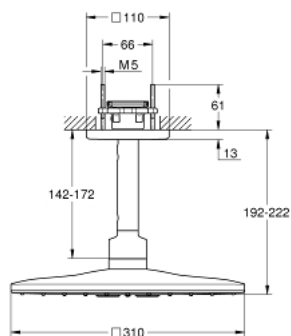

26 481 000 RAINSHOWER SMARTACTIVE 310 CUBE HEAD SHOWER SET CEILING 142 MM, 2 SPRAYS

PRODUCT DESCRIPTION

- Colour: chrome
- consisting of:
 - head shower Rainshower SmartActive 310 Cube
 - 2 spray patterns:
 - GROHE PureRain, ActiveRain
 - 142 mm ceiling shower arm
 - GROHE DreamSpray perfect spray pattern
 - GROHE Long-Life finish
 - SpeedClean anti-limescale system
 - Inner WaterGuide for a longer life
- requires rough-in set 26 483 000 or 26 484 000 - to be ordered separately