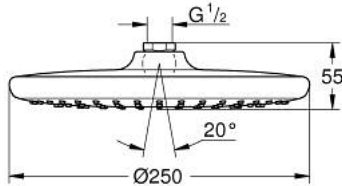

26 662 000 TEMPESTA 250 HEAD SHOWER 1 SPRAY

PRODUCT DESCRIPTION

- Colour: chrome
- Rain
- Ø 250 mm
- fully chrome plated surfaces
- ball joint with turning angle $\pm 10^\circ$
- connection thread 1/2"
- GROHE Water Saving 9,5 l/min flow limiter
- GROHE DreamSpray perfect spray pattern
- GROHE Long-Life finish
- SpeedClean anti-limescale system
- Inner WaterGuide for a longer life
- suitable for instantaneous heater
- professional edition

26 662 000 TEMPESTA 250 HEAD SHOWER 1 SPRAY

SPARE PARTS, February 2019 – now

1: Fibre seal Ø 18,5 x Ø 12 x 2 (Order-nr. 0138900M)

2: Dirt strainer (Order-nr. 48007000)