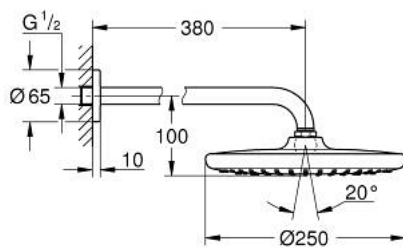

26 668 000 TEMPESTA 250 HEAD SHOWER SET 380 MM, 1 SPRAY

PRODUCT DESCRIPTION

- Colour: chrome
- consisting of:
 - head shower Tempesta 250 (26 666)
 - 1 spray pattern:
 - Rain
 - head shower with white rear cover
 - shower arm 380 mm (28 361)
 - GROHE Water Saving 9.5 l/min flow limiter
 - GROHE DreamSpray perfect spray pattern
 - GROHE Long-Life finish
 - SpeedClean anti-limescale system
 - Inner WaterGuide for a longer life
 - suitable for instantaneous heater
- professional edition

26 668 000 **TEMPESTA 250 HEAD SHOWER SET 380 MM, 1 SPRAY**

SPARE PARTS, February 2019 – now

1: Fibre seal Ø 18,5 x Ø 12 x 2 (Order-nr. 0138900M)

2: Dirt strainer (Order-nr. 48007000)

3: Escutcheon (Order-nr. 11741000)